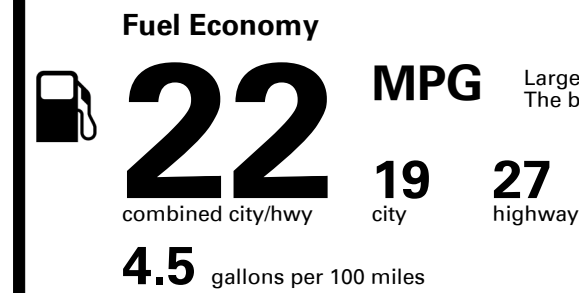

EMISSIONS:
 This vehicle is certified to meet emission requirements in all 50 states

EPA DOT Fuel Economy and Environment

Large Cars range from 14 to 116 MPG. The best vehicle rates 141 MPGe.

You spend \$3,500
 more in fuel costs over 5 years compared to the average new vehicle.