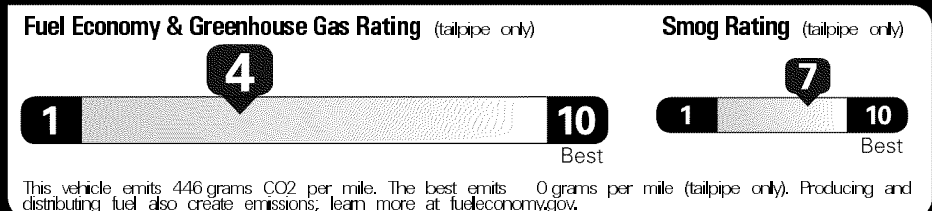

MANUFACTURER'S SUGGESTED RETAIL PRICE $39,250.00

OPTIONAL EQUIPMENT

FE	50 State Emissions	
TO	V6 Tow Package: Class IV Towing Receiver Hitch, ATF Cooler (Not Available On Manual Transmission), Engine Oil Cooler, Power Steering Cooler, 130-Amp Alternator, 4 & 7-Pin Connector w/Converter, and Trailer-Sway Control (TSC)	650.00
2T	All-Weather Floor Liners/Door Sill	228.00
MF	Mudguards	129.00

Original - Copy

Created on 2017-10-26 06:04:05 (UTC)

EPA DOT Fuel Economy and Environment

Gasoline Vehicle

Fuel Economy
20 MPG
Small Pickups range from 17 to 25 MPG. The best vehicle rates 119 MPGe.
18 23
combined city/hwy city highway
5.0 gallons per 100 miles

You spend $2,250 more in fuel costs over 5 years compared to the average new vehicle.

Annual fuel cost $1,850

Actual results will vary for many reasons, including driving conditions and how you drive and maintain your vehicle. The average new vehicle gets 26 MPG and costs $7,000 to fuel over 5 years. Cost estimates are based on 15,000 miles per year at $2.45 per gallon. MPGe is miles per gasoline gallon equivalent. Vehicle emissions are a significant cause of climate change and smog.

fuelconomy.gov
Calculate personalized estimates and compare vehicles

DELIVERY, PROCESSING AND HANDLING FEE 995.00

TOTAL $41,252.00

The New Vehicle Limited Warranty provides 3-year/36,000 mile basic coverage, 5-year/60,000 mile powertrain coverage, plus 5-year/unlimited mile corrosion perforation coverage. See Warranty and Maintenance Guide for details. An extended service contract may be available for the vehicle. Ask dealer for details. Manufacturer's suggested retail price includes manufacturer's recommended pre-delivery service. Gasoline, license and title fees, applicable federal, state and local taxes and dealer and distributor installed options and accessories are not included in the manufacturer's suggested retail price.

ToyotaCare, which covers normal factory scheduled maintenance for two years or 25,000 miles, whichever occurs first, is included as part of the sales price of the vehicle for qualifying buyers. See participating dealer for eligibility and coverage details.

Delivered by Truck to: 46009
RODLAND TOYOTA
6816 EVERGREEN WAY
EVERETT WA98203