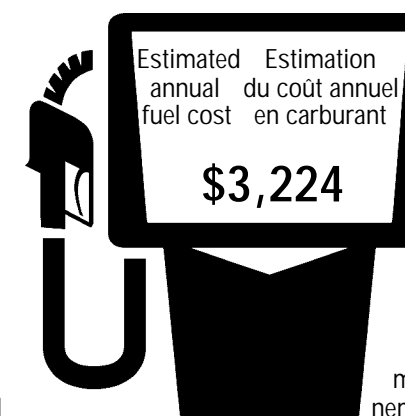

HIGHWAY / ROUTE
9.8 29
L/100 km mi/gal

These estimates are based on the Government of Canada's approved criteria and testing methods. The actual fuel consumption of this vehicle may vary. Refer to the Fuel Consumption Guide.

Canada

Données obtenues selon les critères et méthodes d'essais approuvés par le Gouvernement du Canada. La consommation réelle de carburant de ce véhicule peut varier. Consultez le Guide de consommation de carburant.

**Demandez le GUIDE DE CONSOMMATION DE CARBURANT
à votre concessionnaire ou composez le 1-800-387-2000.**