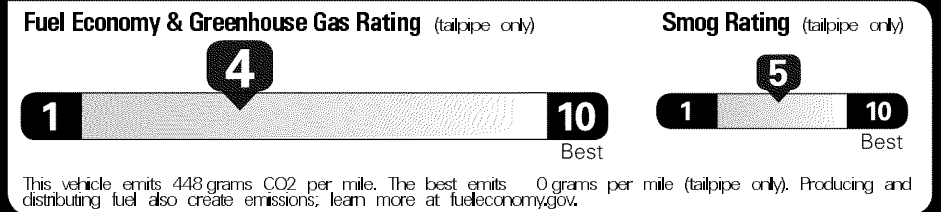

1. **EXTERIOR**
2. 16" Machined Contrast Alloy Wheels
   - Smart Key System on front driver & passenger door

1. **INTERIOR**
2. Fabric-trimmed seats; 10-way power adj driver seat including 2-way lumbar
   - Audio - 8" Touch Screen, 6 Speakers, HandsFree Bluetooth Phone/Music, USB Media Port, USB Charge-Ports
   - SiriusXM w/3-Month All-Access Trial Android Auto & Apple CarPlay Compatible
   - Connected Services: Safety Connect with 1-year Trial, Wi-Fi Connect with up to 2 GB within 3-mo Trial
   - Rear Backup Camera
   - Qi Wireless Charging
   - ***Full Tank of Gas***

MANUFACTURER'S SUGGESTED RETAIL PRICE $37,575.00

1. **OPTIONAL EQUIPMENT**
2. FE 50 State Emissions
   - 2T. All-Weather Flr Liner/Door Sill Protector 248.00
   - MF. Mudguards 129.00

Original - Copy

Created on 2020-06-09 05:06:26 (UTC)

EPA DOT Fuel Economy and Environment

Gasoline Vehicle

Fuel Economy

20 MPG Small Pickups range from 17 to 23 MPG. The best vehicle rates 136 MPGe.

18 22
combined city/hwy city highway

5.0 gallons per 100 miles

You spend $2,500 more in fuel costs over 5 years compared to the average new vehicle.

Annual fuel cost $2,000

Actual results will vary for many reasons, including driving conditions and how you drive and maintain your vehicle. The average new vehicle gets 27 MPG and costs $7,500 to fuel over 5 years. Cost estimates are based on 15,000 miles per year at $2.70 per gallon. MPGe is miles per gasoline gallon equivalent. Vehicle emissions are a significant cause of climate change and smog.

fuelconomy.gov
Calculate personalized estimates and compare vehicles

DELIVERY, PROCESSING AND HANDLING FEE 1,120.00

TOTAL $39,072.00

The New Vehicle Limited Warranty provides 3-year/36,000 mile basic coverage, 5-year/60,000 mile powertrain coverage, plus 5-year/unlimited mile corrosion perforation coverage. See Warranty and Maintenance Guide for details. An extended service contract may be available for the vehicle. Ask dealer for details. Manufacturer's suggested retail price includes manufacturer's recommended pre-delivery service. Gasoline, license and title fees, applicable federal, state and local taxes and dealer and distributor installed options and accessories are not included in the manufacturer's suggested retail price.

ToyotaCare, which covers normal factory scheduled maintenance for two years or 25,000 miles, whichever occurs first, is included as part of the sales price of the vehicle for qualifying buyers. See participating dealer for eligibility and coverage details.

Delivered by Truck to: 46090
MAGIC TOYOTA
21300 HIGHWAY 99 SOUTH
EDMONDS WA98026