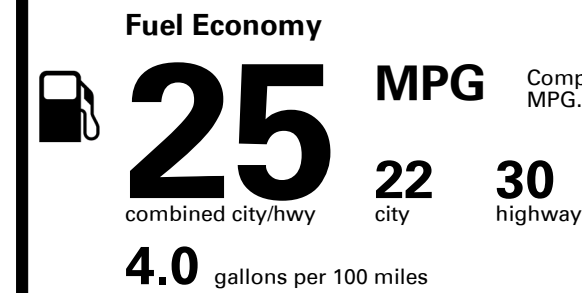

EMISSIONS:
 This vehicle is certified to meet emission requirements in all 50 states

Inland Freight & Handling : \$995.00

TOTAL PRICE: \$41,320.00

EPA DOT Fuel Economy and Environment

Gasoline Vehicle

You spend \$2,250
 more in fuel costs over 5 years compared to the average new vehicle.

Annual fuel cost \$1,950

Fuel Economy & Greenhouse Gas Rating (tailpipe only)

Smog Rating (tailpipe only)

Actual results will vary for many reasons, including driving conditions and how you drive and maintain your vehicle. The average new vehicle gets 27 MPG and costs \$7,500 to fuel over 5 years. Cost estimates are based on 15,000 miles per year at \$ 2.70 per gallon. MPGe is miles per gasoline gallon equivalent. Vehicle emissions are a significant cause of climate change and smog.