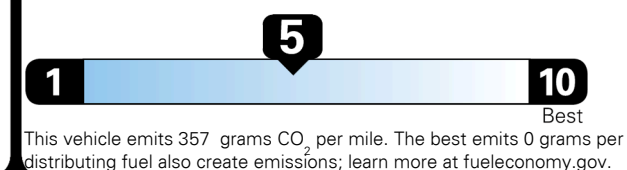

EMISSIONS:
 This vehicle is certified to meet emission requirements in all 50 states

Inland Freight & Handling : \$995.00

TOTAL PRICE: \$41,320.00

EPA DOT Fuel Economy and Environment

Gasoline Vehicle

You spend \$2,250
 more in fuel costs over 5 years compared to the average new vehicle.

Annual fuel cost \$1,950

Fuel Economy & Greenhouse Gas Rating (tailpipe only)

Smog Rating (tailpipe only)

Actual results will vary for many reasons, including driving conditions and how you drive and maintain your vehicle. The average new vehicle gets 27 MPG and costs \$7,500 to fuel over 5 years. Cost estimates are based on 15,000 miles per year at \$ 2.70 per gallon. MPGe is miles per gasoline gallon equivalent. Vehicle emissions are a significant cause of climate change and smog.