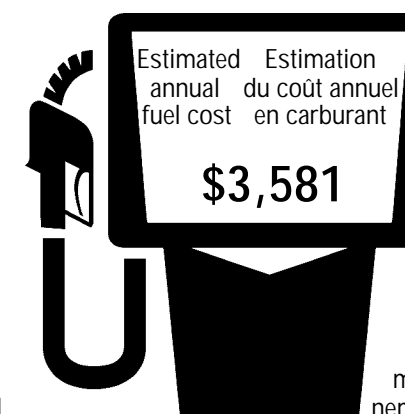

* Whichever comes first. Some conditions may apply. The 5-year/100,000-kilometre Powertrain Limited Warranty does not apply to vehicles sold for certain commercial uses. See your retailer for full details.

Attention:

Fuel economy ratings on EnerGuide labels for 2015 models have been calculated using a NEW Government of Canada test method. This NEW test method will apply to all 2015 model year vehicles sold in Canada.

For more information please visit the Government of Canada website: www.vehicles.nrcan.gc.ca

ENERGUIDE

Ask your dealer for the FUEL CONSUMPTION GUIDE

or call 1-800-387-2000.

CITY / VILLE*
16.2 17
L/100 km mi/gal

*Ratings reflect NEW test methods
vehicles.nrcan.gc.ca

HIGHWAY / ROUTE*
11.5 25
L/100 km mi/gal

*Les cotes reflètent des
NOUVELLES méthodes d'essai
vehicules.nrcan.gc.ca

These estimates are based on the Government of Canada's approved criteria and testing methods. The actual fuel consumption of this vehicle may vary. Refer to the Fuel Consumption Guide.

Canada

Données obtenues selon les critères et méthodes d'essais approuvés par le Gouvernement du Canada. La consommation réelle de carburant de ce véhicule peut varier. Consultez le Guide de consommation de carburant.

**Demandez le GUIDE DE CONSOMMATION DE CARBURANT
à votre concessionnaire ou composez le 1-800-387-2000.**