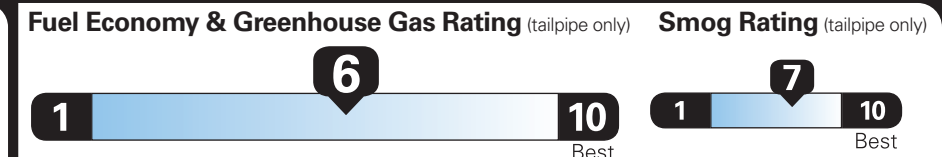

FUNCTIONAL

- AUTO START STOP TECH
- BLIS W/CROSS-TRAFFIC ALERT
- FORD CO-PILOT360™
- FORDPASS™ CONNECT 4GWI-FI HOTSPOT TELEMATICS MODEM
- INTELLIGENT ACCESS W/PUSH BUTTON START
- REAR VIEW CAMERA
- REFRESH95
- REMOTE START SYSTEM
- REVERSE SENSING SYSTEM
- SECURICODE KEYLESS KEYPAD
- SIRIUSXM® - SVC N/A AK&HI
- SYNC®3 8" SCR N W/APPLINK®

SAFETY/SECURITY

- ADVANCETRAC™ WITH RSC®
- AIRBAG - DRIVER KNEE
- AIRBAGS - DUAL STAGE FRONT
- AIRBAGS - FRONT SEAT MOUNTED SIDE IMPACT
- AIRBAGS - SAFETY CANOPY®
- LATCH CHILD SAFETY SYSTEM
- PERSONAL SAFETY SYSTEM™
- SECURILOCK® ANTI-THEFT SYS
- SOS POST-CRASH ALERT SYS™
- TIRE PRESSURE MONIT SYS

WARRANTY

- 3YR/36,000 BUMPER / BUMPER
- 5YR/60,000 POWERTRAIN
- 5YR/60,000 ROADSIDE ASSIST

INCLUDED ON THIS VEHICLE

(MSRP)

EQUIPMENT GROUP 301A

OPTIONAL EQUIPMENT/OTHER

- .18" ALUMINUM WHEELS
- .225/60R18 100H A/S BSW TIRES
- FEBRUARY DELIVERY MONTH
- TIRE INFT/SLNT KIT NO SPR INC
- FRONT LICENSE PLATE BRACKET

NO CHARGE

PRICE INFORMATION

BASE PRICE	$29,505.00
TOTAL OPTIONS/OTHER	
TOTAL VEHICLE & OPTIONS/OTHER	29,505.00
DESTINATION & DELIVERY	1,245.00

EPA DOT Fuel Economy and Environment

Gasoline Vehicle

Fuel Economy

30 MPG
combined city/hwy

28 MPG
city

34 MPG
highway

3.3 gallons per 100 miles

Small SUVs range from 14 to 129 MPG. The best vehicle rates 142 MPGe.

You save $500
in fuel costs over 5 years compared to the average new vehicle.

Annual fuel cost $1,200

This vehicle emits 293 grams CO₂ per mile. The best emits 0 grams per mile (tailpipe only). Producing and distributing fuel also create emissions; learn more at fueleconomy.gov.

Actual results will vary for many reasons, including driving conditions and how you drive and maintain your vehicle. The average new vehicle gets 27 MPG and costs $6,500 to fuel over 5 years. Cost estimates are based on 15,000 miles per year at $2.35 per gallon. MPGe is miles per gasoline gallon equivalent. Vehicle emissions are a significant cause of climate change and smog.

fueleconomy.gov

Calculate personalized estimates and compare vehicles

GOVERNMENT 5-STAR SAFETY RATINGS

Overall Vehicle Score ★ ★ ★ ★ ★

Based on the combined ratings of frontal, side and rollover. Should ONLY be compared to other vehicles of similar size and weight.

Frontal Crash Driver ★ ★ ★ ★ ★
Passenger ★ ★ ★ ★ ★

Based on the risk of injury in a frontal impact. Should ONLY be compared to other vehicles of similar size and weight.

Side Crash Front seat ★ ★ ★ ★ ★
Rear seat ★ ★ ★ ★ ★

Based on the risk of injury in a side impact.

Rollover ★ ★ ★ ★

Based on the risk of rollover in a single-vehicle crash.

Star ratings range from 1 to 5 stars (★ ★ ★ ★ ★), with 5 being the highest.

Source: National Highway Traffic Safety Administration (NHTSA).

www.safercar.gov or 1-888-327-4236

1FMCU0H61NUA67986

WARNING: Operating, servicing and maintaining a passenger vehicle, pickup truck, van, or off-road vehicle can expose you to chemicals including engine exhaust, carbon monoxide, phthalates, and lead, which are known to the State of California to cause cancer and birth defects or other reproductive harm. To minimize exposure, avoid breathing exhaust, do not idle the engine except as necessary, service your vehicle in a well-ventilated area and wear gloves or wash your hands frequently when servicing your vehicle. For more information go to www.P65Warnings.ca.gov/passenger-vehicle.

SCAN OR TEXT 1FNUA67986 TO 48028

Msg & Data rates may apply. Text HELP for help

www.ford.com/help/privacy-terms/

RAMP ONE	CA5A	CONVOY	TOTAL MSRP $30,750.00
RAMP TWO			
	ITEM #:	71-0138 O/T LA	Whether you decide to lease or finance your vehicle, you'll find the choices that are right for you. See your dealer for details or visit www.ford.com/finance.

This label is affixed pursuant to the Federal Automobile Information Disclosure Act. Gasoline, License, and Title Fees, State and Local taxes are not included. Dealer installed options or accessories are not included unless listed above.

SPECIAL ORDER
ND011 N HZ 2XX 215 003277 04 01 22