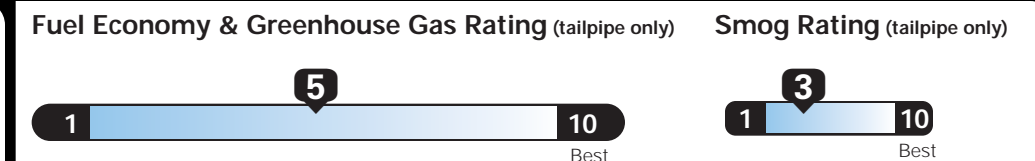

DESTINATION CHARGE $1,095

TOTAL PRICE: * $39,380

WARRANTY COVERAGE

5-year or 60,000-mile Powertrain Limited Warranty.
3-year or 36,000-mile Basic Limited Warranty.
Ask Dealer for a copy of the limited warranties or see your owner's manual for details.

5 YEAR / 60,000 MILE POWERTRAIN WARRANTY

Assembly Point/Port of Entry: BRAMPTON, ONTARIO, CANADA

VIN: 2C3-CCABGXJH-142748 L4-VON: 0085 S.L. 0824

THIS LABEL IS ADDED TO THIS VEHICLE TO COMPLY WITH FEDERAL LAW. THE LABEL CANNOT BE REMOVED OR ALTERED PRIOR TO DELIVERY TO THE ULTIMATE PURCHASER.

* STATE AND/OR LOCAL TAXES IF ANY, LICENSE AND TITLE FEES AND DEALER SUPPLIED AND INSTALLED OPTIONS AND ACCESSORIES ARE NOT INCLUDED IN THIS PRICE. DISCOUNT, IF ANY, IS BASED ON PRICE OF OPTIONS IF PURCHASED SEPARATELY.

EPA DOT Fuel Economy and Environment

Gasoline Vehicle

Fuel Economy 23 MPG combined city/hwy, 19 city, 30 highway. 4.3 gallons per 100 miles. Includes text: 'These estimates reflect new EPA methods beginning with 2017 models. Large cars range from 14 to 104 MPGe. The best vehicle rates 136 MPGe.'

You spend $1,000 more in fuel costs over 5 years compared to the average new vehicle.

Annual fuel cost $1,550

This vehicle emits 389 grams CO2 per mile. The best emits 0 grams per mile (tailpipe only). Producing and distributing fuel also creates emissions; learn more at fueleconomy.gov

Actual results will vary for many reasons, including driving conditions and how you drive and maintain your vehicle. The average new vehicle gets 27 MPG and cost $6,750 to fuel over 5 years. Cost estimates are based on 15,000 miles per year at $2.40 per gallon. MPGe is miles per gasoline gallon equivalent. Vehicle emissions are a significant cause of climate change and smog.

fueleconomy.gov

Calculate personalized estimates and compare vehicles

GOVERNMENT 5-STAR SAFETY RATINGS

Overall Vehicle Score ★★★★★

Based on the combined ratings of frontal, side, and rollover. Should ONLY be compared to other vehicles of similar size and weight.

Frontal Crash ★★★★★
Driver Passenger ★★★★★

Based on the risk of injury in a frontal impact. Should ONLY be compared to other vehicles of similar size and weight.

Side Crash ★★★★★
Front seat ★★★★★
Rear seat ★★★★★

Based on the risk of injury in a side impact.

Rollover ★★★★★

Based on the risk of rollover in a single-vehicle crash.

Star ratings range from 1 to 5 stars (★★★★★) with 5 being the highest.

Source: National Highway Traffic Safety Administration (NHTSA) www.safercar.gov or 1-888-327-4236

The safety ratings above are based on Federal Government tests of particular vehicles equipped with certain features and options. The performance of this vehicle may differ.

Bumper Performance

This vehicle is equipped with bumper systems that can withstand a frontal barrier impact speed of 2.5 miles per hour and a rear barrier impact speed of 2.5 miles per hour with no more damage than allowed by the Federal bumper standard. The Federal bumper standard allows damage to the bumpers and attaching hardware and specifies barrier tests to be conducted at 2.5 miles per hour.

PARTS CONTENT INFORMATION

FOR VEHICLES IN THIS CARLINE: U.S./CANADIAN PARTS CONTENT: 65%

MAJOR SOURCES OF FOREIGN PARTS CONTENT:

MEXICO: 25%
NOTE: PARTS CONTENT DOES NOT INCLUDE FINAL ASSEMBLY, DISTRIBUTION, OR OTHER NON-PARTS COSTS.

FOR THIS VEHICLE:

FINAL ASSEMBLY POINT: BRAMPTON, ONTARIO, CANADA

COUNTRY OF ORIGIN: ENGINE: UNITED STATES TRANSMISSION: UNITED STATES