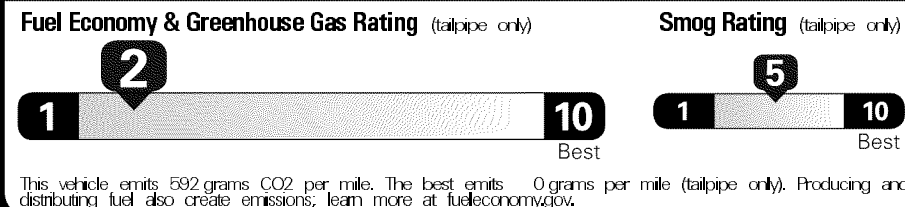

1. **EXTERIOR**
- 8.1" Double-Walled Long Bed w/Rail Caps
  - Easy Lower and Lift Tailgate

1. **INTERIOR**
2. 40/20/40 Split Fold-Down 4-Way Driver & 4-Way Passenger Adj Front Bench Seat
   - Single Zone Air Conditioning
   - Entune Audio: 6.1" Touch Screen/AM/FM/CD/USB/AUX/Bluetooth/Siri Eyes Free
   - Power Windows/Door Locks/Heated Mirrors
   - Remote Keyless Entry System
   - Tilt Steering Wheel with Column Shifter
   - Engine Immobilizer
   - ***Full Tank of Gas***

MANUFACTURER'S SUGGESTED RETAIL PRICE $32,920.00

1. **OPTIONAL EQUIPMENT**
2. FE 50 State Emissions
   - BZ Work Truck Package: Adds Durable Vinyl Seating and Flooring, and Removes Wireless Door Lock Feature -275.00
   - CF Carpet Floor Mats w/Door Sill Protector 199.00
   - T7 "TUNDRA" Tailgate Insert - Black 99.00

Original - Copy

Created on 2018-06-21 05:39:05 (UTC)

EPA DOT Fuel Economy and Environment

Gasoline Vehicle

Fuel Economy

15 MPG
13 18
combined city/hwy city highway

6.7 gallons per 100 miles

Std Pickups range from 14 to 22 MPG. The best vehicle rates 136 MPGe.

You spend $5,250
more in fuel costs over 5 years compared to the average new vehicle.

Annual fuel cost $2,400

Actual results will vary for many reasons, including driving conditions and how you drive and maintain your vehicle. The average new vehicle gets 27 MPG and costs $6,750 to fuel over 5 years. Cost estimates are based on 15,000 miles per year at $2.40 per gallon. MPGe is miles per gasoline gallon equivalent. Vehicle emissions are a significant cause of climate change and smog.

fuelconomy.gov
Calculate personalized estimates and compare vehicles

DELIVERY, PROCESSING AND HANDLING FEE 1,395.00

TOTAL $34,338.00

The New Vehicle Limited Warranty provides 3-year/36,000 mile basic coverage, 5-year/60,000 mile powertrain coverage, plus 5-year/unlimited mile corrosion perforation coverage. See Warranty and Maintenance Guide for details. An extended service contract may be available for the vehicle. Ask dealer for details. Manufacturer's suggested retail price includes manufacturer's recommended pre-delivery service. Gasoline, license and title fees, applicable federal, state and local taxes and dealer and distributor installed options and accessories are not included in the manufacturer's suggested retail price.

ToyotaCare, which covers normal factory scheduled maintenance for two years or 25,000 miles, whichever occurs first, is included as part of the sales price of the vehicle for qualifying buyers. See participating dealer for eligibility and coverage details.

Delivered by Truck to: 04421
ROSEVILLE TOYOTA
700 AUTOMALL DRIVE
ROSEVILLE CA95661