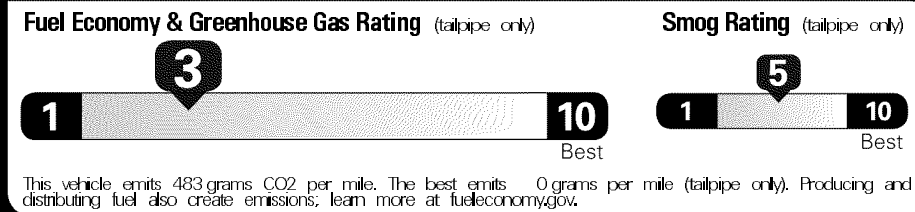

MANUFACTURER'S SUGGESTED RETAIL PRICE $34,485.00

OPTIONAL EQUIPMENT

- FE 50 State Emissions
- OC TRD Off Road Package: All Content Included as Standard Equipment
- WL Wheel Locks (Alloy) 80.00
- WI Spare Tire Lock 75.00
- MF Mudguards 129.00
- E5 Exhaust Tip 90.00
- CF Carpet Floor Mats w/Door Sill Protector 208.00

Original - Copy

Created on 2018-04-20 07:22:00 (UTC)

EPA DOT Fuel Economy and Environment

Gasoline Vehicle

Fuel Economy
18 MPG
Small Pickups range from 17 to 25 MPG. The best vehicle rates 136 MPGe.
17 20
combined city/hwy city highway
5.6 gallons per 100 miles

You spend $3,250
more in fuel costs over 5 years compared to the average new vehicle.

Annual fuel cost $2,000

Actual results will vary for many reasons, including driving conditions and how you drive and maintain your vehicle. The average new vehicle gets 27 MPG and costs $6,750 to fuel over 5 years. Cost estimates are based on 15,000 miles per year at $2.40 per gallon. MPGe is miles per gasoline gallon equivalent. Vehicle emissions are a significant cause of climate change and smog.

fuelconomy.gov
Calculate personalized estimates and compare vehicles

DELIVERY, PROCESSING AND HANDLING FEE 995.00

TOTAL $36,062.00

The New Vehicle Limited Warranty provides 3-year/36,000 mile basic coverage, 5-year/60,000 mile powertrain coverage, plus 5-year/unlimited mile corrosion perforation coverage. See Warranty and Maintenance Guide for details. An extended service contract may be available for the vehicle. Ask dealer for details. Manufacturer's suggested retail price includes manufacturer's recommended pre-delivery service. Gasoline, license and title fees, applicable federal, state and local taxes and dealer and distributor installed options and accessories are not included in the manufacturer's suggested retail price.

ToyotaCare, which covers normal factory scheduled maintenance for two years or 25,000 miles, whichever occurs first, is included as part of the sales price of the vehicle for qualifying buyers. See participating dealer for eligibility and coverage details.

Delivered by Truck to: 02035
BELL ROAD TOYOTA
2020 WEST BELL ROAD
PHOENIX AZ 85023