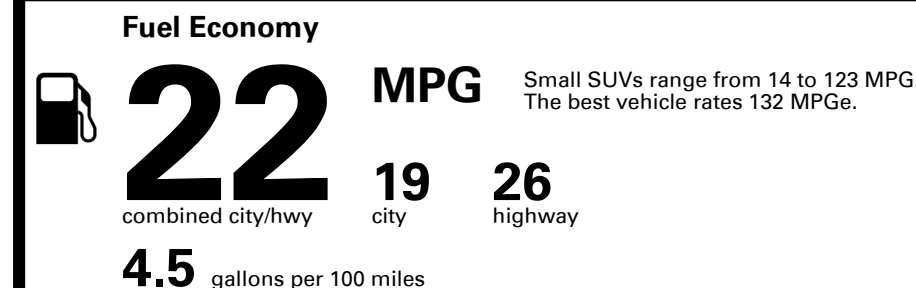

ADDED FEATURES:

- *VIK BLACK(PH3) Paint $575.00
- *Select Package: $3,750.00
  - 19-inch Alloy Wheels
  - Panoramic Sunroof
  - Ventilated Front Seats / Heated Steering Wheel
  - Aluminum Trim w/ Spin Brushed Pattern
- *Advanced Package: $4,900.00
  - Leather Seating Surfaces
  - Lexicon® Premium Audio
  - Surround View Monitor / Blind-Spot View Monitor
  - Remote Smart Parking Assist
  - Parking Collision-Avoidance Assist - Reverse
  - Advanced Rear Occupant Alert
  - Wave Line Backlit Trim / Manual Rear Door Shades
- *Sport Prestige Package: $4,150.00
  - Sport Appearance / 21-inch Sport Alloy Wheels
  - 12.3" 3D Digital Instrument Cluster
  - Leatherette Wrapped Upper Instrument Panel
  - 3-Zone Climate Control
  - Aluminum Trim w/ Haptic Carbon Pattern
  - Power Cushion Extension, Bolster, and Ergo Motion (Driver)
  - Genesis Digital Key
- Accessories
  - *Cargo Net $50.00
  - *First Aid Kit $45.00
  - *Mudguards $150.00
  - *Wheel Locks $85.00

Inland Freight & Handling : $1,095.00

SOLD TO: FL732 **SHIPPED TO: FL732**
GENESIS OF MIAMI LAKES
6200 NW 167 STREET
MIAMI FL 33014

VIN: KMUMADTB2PU090111	ENGINE: G4KRNA288451	EXTERIOR COLOR: VIK BLACK	INTERIOR/SEAT COLOR: OBSIDIAN BLACK/OBSIDIAN
MODEL: U0422A45	PORT OF ENTRY: BR	TRANSPORT: TRUCK	ACCESSORY WEIGHT: 11 lbs./ 5 kgs.

EMISSIONS:
This vehicle is certified to meet emission requirements in all 50 states

TOTAL PRICE: $57,700.00

EPA DOT Fuel Economy and Environment

Gasoline Vehicle

You spend $4,500
more in fuel costs over 5 years
compared to the average new vehicle.

Annual fuel cost $2,500