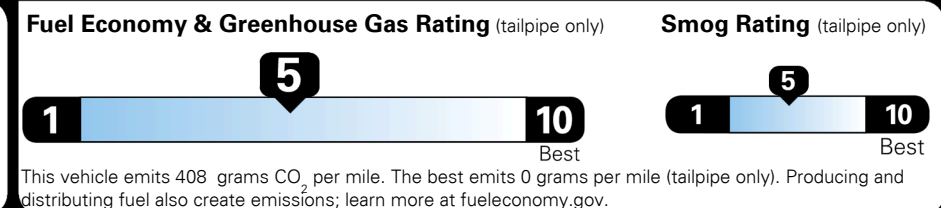

Actual results will vary for many reasons, including driving conditions and how you drive and maintain your vehicle. The average new vehicle gets 28 MPG and costs $8,000 to fuel over 5 years. Cost estimates are based on 15,000 miles per year at $ 3.65 per gallon. MPGe is miles per gasoline gallon equivalent. Vehicle emissions are a significant cause of climate change and smog.

fueleconomy.gov

Calculate personalized estimates and compare vehicles

GOVERNMENT 5-STAR SAFETY RATINGS

Overall Vehicle Score ★ ★ ★ ★ ★

Based on the combined rating of frontal, side and rollover. Should ONLY be compared to other vehicles of similar size and weight.

Frontal Crash	Driver Passenger	★ ★ ★ ★ ★
Based on the risk of injury in a frontal impact. Should ONLY be compared to other vehicles of similar size and weight.		
Side Crash	Front seat Rear seat	★ ★ ★ ★ ★
Based on the risk of injury in a side impact.		
Rollover		★ ★ ★ ★
Based on the risk of rollover in a single-vehicle crash.		

Star ratings range from 1 to 5 stars (★★★★★) with 5 being the highest.
Source: National Highway Traffic Safety Administration (NHTSA).
www.safercar.gov or 1-888-327-4236

Manufacturer's suggested retail price includes manufacturer's recommended pre-delivery service. Gasoline license and title fees state and local taxes and dealer installed options and accessories are not included in the manufacturer's suggested retail price. This label has been affixed to this vehicle by Genesis Motor America, pursuant to the requirements of 15 U.S.C. 1231 et seq. which prohibits its removal or alteration prior to delivery to the ultimate purchaser.