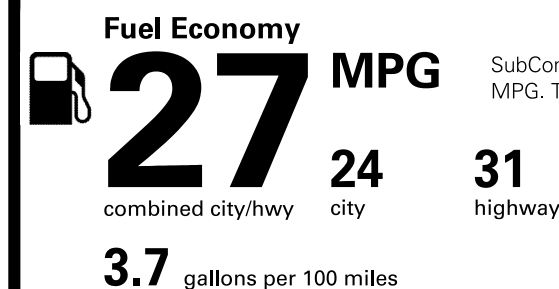

Based on the risk of injury in a side impact.

Rollover ★★★★★

Based on the risk of rollover in a single-vehicle crash.

Star ratings range from 1 to 5 stars (★★★★★) with 5 being the highest.

Source: National Highway Traffic Safety Administration (NHTSA).

www.safercar.gov or 1-888-327-4236

EPA DOT Fuel Economy and Environment

Gasoline Vehicle

SubCompact Cars range from 15 to 119 MPG. The best vehicle rates 119 MPGe.

You Save \$250
in fuel costs over 5 years compared to the average new vehicle.