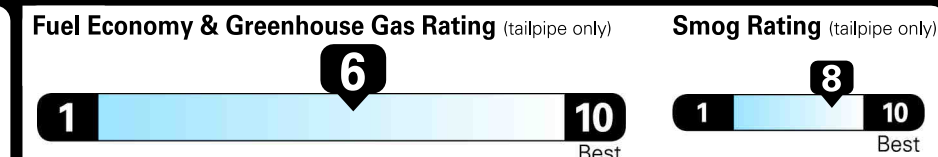

This vehicle emits 330 grams of CO₂ per mile. The best emits 0 grams per mile (tailpipe only). Producing and distributing fuel also create emissions; learn more at fuel economy.gov.

Actual results will vary for many reasons, including driving conditions and how you drive and maintain your vehicle. The average new vehicle gets 26 MPG and costs $7,000 to fuel over 5 years. Cost estimates are based on 15,000 miles per year at $2.45 per gallon. MPGe is miles per gasoline gallon equivalent. Vehicle emissions are a significant cause of climate change and smog.

fuel economy.gov

Calculate personalized estimates and compare vehicles

Smartphone QR Code™

PARTS CONTENT INFORMATION

FOR VEHICLES IN THIS CARLINE:	FOR THIS VEHICLE:
U.S./CANADIAN PARTS CONTENT: 1%	FINAL ASSEMBLY POINT: GYOR, HUNGARY
MAJOR SOURCES OF FOREIGN PARTS CONTENT: GERMANY: 57%	COUNTRY OF ORIGIN: ENGINE: HUNGARY
HUNGARY: 37%	TRANSMISSION: GERMANY

NOTE: PARTS CONTENT DOES NOT INCLUDE FINAL ASSEMBLY, DISTRIBUTION OR OTHER NON-PARTS COSTS.

Disclaimer: The Monroney describes the vehicle features when the vehicle was first sold/leased to the customer and that as of the present day the actual features on the vehicle might differ from the ones listed on the Monroney label. The Monroney label is for view only purposes and must not be used to paste on the vehicle as a Monroney sticker for resale.