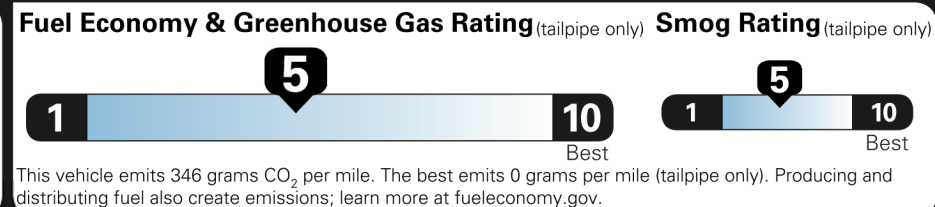

EPA DOT Fuel Economy and Environment

Gasoline Vehicle

Fuel Economy
26 MPG
combined city/hwy
3.8 gallons per 100 miles

Midsize Cars range from 14 to 141 MPG. The best vehicle rates 141 MPGe.

You spend $250
more in fuel costs over 5 years compared to the average new vehicle.

Annual fuel cost $1,550