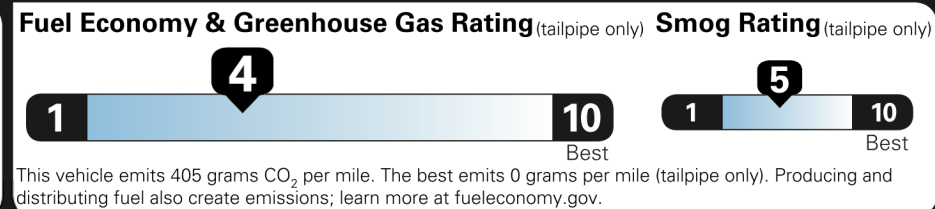

You spend $1,750 more in fuel costs over 5 years compared to the average new vehicle.

Annual fuel cost $1,850