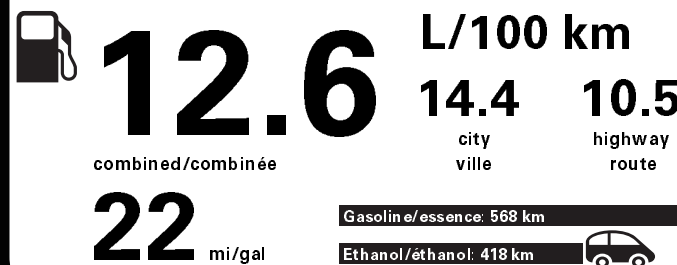

RAMP ONE/ TERMINAL UN	CA7C
RAMP TWO/ TERMINAL DEUX	FINAL ASSEMBLY PLANT/ USINE DE MONTAGE
	CHICAGO
METHOD OF TRANSP./ MODE DE TRANSPORT	ITEM #: B7-E045 O/T 5
CONVOY	HA041 N REC2X 715 000842 01 04 17

Fuel Consumption / Consommation de carburant