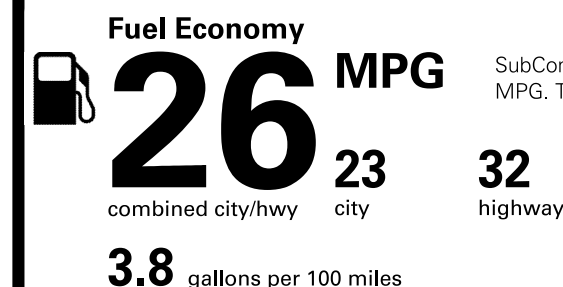

Destination Charge **\$925.00**

Total Price: \$49,625.00

Fuel, license, title fees, taxes and dealer-installed accessories are not included.

This vehicle is equipped with bumpers that can withstand an impact of 2.5 miles per hour with no damage to the vehicle's body and safety systems, although the bumper and related components may sustain damage. The bumper system on this vehicle conforms to the current Federal bumper standard of 2.5 miles per hour.

Source: National Highway Traffic Safety Administration (NHTSA).

www.safercar.gov or 1-888-327-4236

EPA DOT Fuel Economy and Environment

Gasoline Vehicle

SubCompact Cars range from 15 to 119 MPG. The best vehicle rates 119 MPGe.