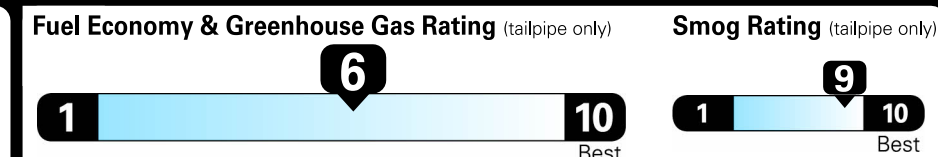

This vehicle emits 334 grams of CO₂ per mile. The best emits 0 grams per mile (tailpipe only). Producing and distributing fuel also create emissions; learn more at fuel economy.gov.

Actual results will vary for many reasons, including driving conditions and how you drive and maintain your vehicle. The average new vehicle gets 24 MPG and costs $11,000 to fuel over 5 years. Cost estimates are based on 15,000 miles per year at $3.80 per gallon. MPGe is miles per gasoline gallon equivalent. Vehicle emissions are a significant cause of climate change and smog.

fuel economy.gov

Calculate personalized estimates and compare vehicles

Smartphone QR Code™

PARTS CONTENT INFORMATION

FOR VEHICLES IN THIS CARLINE:	FOR THIS VEHICLE:
U.S./CANADIAN PARTS CONTENT: 0%	FINAL ASSEMBLY POINT: GYOR, HUNGARY
MAJOR SOURCES OF FOREIGN PARTS CONTENT: GERMANY: 60%	COUNTRY OF ORIGIN: ENGINE: HUNGARY
HUNGARY: 35%	TRANSMISSION: GERMANY

NOTE: PARTS CONTENT DOES NOT INCLUDE FINAL ASSEMBLY, DISTRIBUTION OR OTHER NON-PARTS COSTS.

Disclaimer: The Monroney describes the vehicle features when the vehicle was first sold/leased to the customer and that as of the present day the actual features on the vehicle might differ from the ones listed on the Monroney label. The Monroney label is for view only purposes and must not be used to paste on the vehicle as a Monroney sticker for resale.