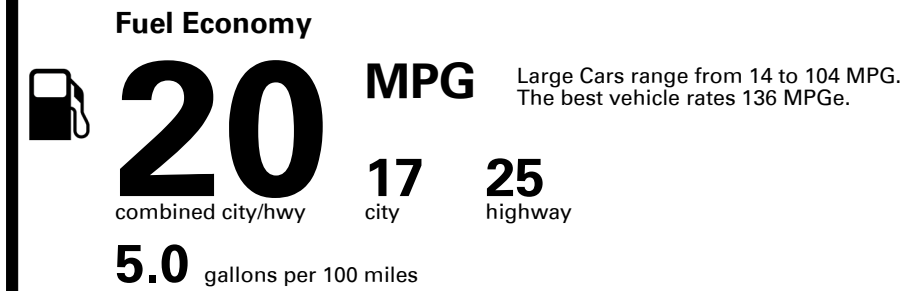

SHIPPED TO: FL076

Inland Freight & Handling : \$975.00

VIN: KMHGN4JB7JU216618	ENGINE: G6DPAH772720	EXTERIOR COLOR: CASABLANCA WHITE	INTERIOR/SEAT COLOR: BLACK/BLACK
MODEL: B2432R65	PORT OF ENTRY: BR	TRANSPORT: TRUCK	ACCESSORY WEIGHT: 15 lbs./ 7 kgs.

TOTAL PRICE: \$56,450.00

EMISSIONS:
This vehicle is certified to meet emission requirements in all 50 states

EPA DOT Fuel Economy and Environment

Gasoline Vehicle

You spend \$3,750
more in fuel costs over 5 years compared to the average new vehicle.

Annual fuel cost \$2,100

Fuel Economy & Greenhouse Gas Rating (tailpipe only)

Smog Rating (tailpipe only)

This vehicle emits 442 grams CO₂ per mile. The best emits 0 grams per mile (tailpipe only). Producing and distributing fuel also create emissions; learn more at fueleconomy.gov.