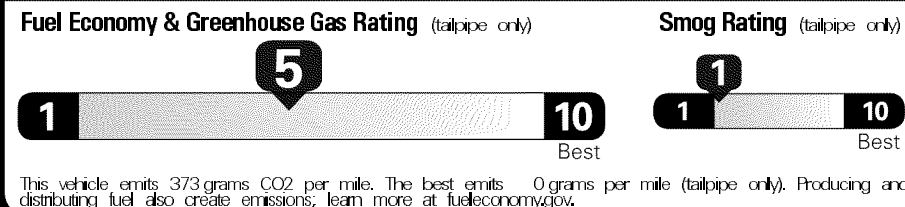

1. **EXTERIOR**
2. Color-Keyed Power, Heated Ext Mirrors
   - Automatic Projector-Beam LED Headlights
   - LED DRL, Foglights & Taillights
   - TRD Dual Exhaust; TRD Side Graphic
   - TRD Front, Rear, & Side Under Spoilers

1. **INTERIOR**
2. Pioneer 7" Touch-Screen Display Audio AM/FM/HD Radio, 8 Speakers, AUX/USB Port w/iPod Connectivity, Hands-Free Phone Capability & Music Streaming via Bluetooth Wireless Tech
   - Remote Keyless Entry w/ Engine Immob
   - Pwr Door Locks & Windows w/Auto Up/Dwn & Jam Protect; 1-Piece Folding Rr Seatback
   - Lthr-Trim Tilt/Teles Steer Wheel w/Audio Cntrls; Digit/Analog Speedo; Cruise Cntrl
   - Analog Tach w/Programmable Rev Indicator
   - Dual Zone A/C; Rear Window Defogger
   - 4.2" TFT MID; Carpeted Floor Mats
   - Push Button Start/Stop; Smart Key System

MANUFACTURER'S SUGGESTED RETAIL PRICE $32,420.00

OPTIONAL EQUIPMENT

FE	50 State Emissions	
3F.	TRD Air Filter	75.00
EF.	Rear Bumper Applique	69.00
P3.	Premium Audio w/Navigation	900.00

Original - Copy

Created on 2018-09-15 05:36:21 (UTC)

EPA DOT Fuel Economy and Environment

Gasoline Vehicle

Fuel Economy

24 MPG Minicompacts range from 13 to 112 MPG. The best vehicle rates 136 MPGe.

combined city/hwy **21** city **28** highway

4.2 gallons per 100 miles

You spend $2,500
more in fuel costs over 5 years compared to the average new vehicle.

Annual fuel cost $1,900

Actual results will vary for many reasons, including driving conditions and how you drive and maintain your vehicle. The average new vehicle gets 27 MPG and costs $7,000 to fuel over 5 years. Cost estimates are based on 15,000 miles per year at $3.00 per gallon. MPGe is miles per gasoline gallon equivalent. Vehicle emissions are a significant cause of climate change and smog.

fuelconomy.gov
Calculate personalized estimates and compare vehicles

DELIVERY, PROCESSING AND HANDLING FEE 920.00

TOTAL $34,384.00

The New Vehicle Limited Warranty provides 3-year/36,000 mile basic coverage, 5-year/60,000 mile powertrain coverage, plus 5-year/unlimited mile corrosion perforation coverage. See Warranty and Maintenance Guide for details. An extended service contract may be available for the vehicle. Ask dealer for details. Manufacturer's suggested retail price includes manufacturer's recommended pre-delivery service. Gasoline, license and title fees, applicable federal, state and local taxes and dealer and distributor installed options and accessories are not included in the manufacturer's suggested retail price.

ToyotaCare, which covers normal factory scheduled maintenance for two years or 25,000 miles, whichever occurs first, is included as part of the sales price of the vehicle for qualifying buyers. See participating dealer for eligibility and coverage details.

Delivered by Truck to: 04308
WONDRIES TOYOTA
1543 WEST MAIN STREET
ALHAMBRA CA91801