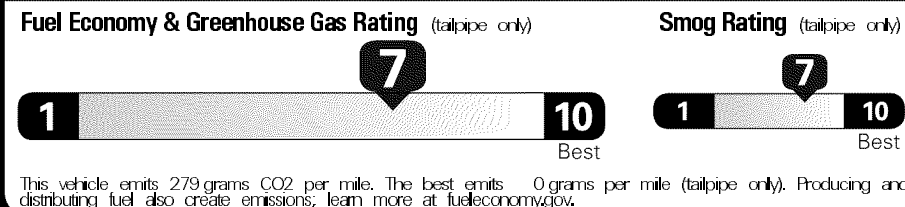

MECHANICAL & PERFORMANCE
- 2.5L 4-Cyl Engine
- 203 hp @ 6600 rpm / 184 lb-ft @ 5000 rpm
- 8-Speed Transmission

SAFETY & CONVENIENCE
- Toyota Safety Sense 2.5+: Pre-Collision Sys w/Pedestrian Detection, Dynamic Radar Cruise Control, Lane Departure Alert w/Steering Assist, Lane Tracing Assist, Automatic High Beams, Road Sign Assist
- Star Safety System
- Backup Camera
- Safety Connect w/ 1-Year Trial

EXTERIOR
- 17-in Alloy Wheels
- Bi-LED Combination Headlights w/Auto On/Off Feature
- LED DRLs w/On/Off Feature

INTERIOR
- Audio - 7-in Touchscreen, 6 Speakers, HandsFree Bluetooth Phone/Music, USB Media Port, 2 USB Charge-Ports, SiriusXM w/3-Month All Access Trial, Android Auto & Apple CarPlay Compatible
- 4.2-in TFT Multi-Information Display
- Power Driver Seat w/Lumbar Support
- Remote Keyless Entry System

MANUFACTURER'S SUGGESTED RETAIL PRICE $25,045.00

OPTIONAL EQUIPMENT
FE 50 State Emissions
H5 Licensee Risk
Includes Fleet Admin Fee
H8 Fleet Credit
XX Drop Ship Indicator

- For Full Product Details Please Visit Toyota.com/camry

Created on 2021-06-12 06:06:53 (UTC)

EPA DOT Fuel Economy and Environment

Gasoline Vehicle

Fuel Economy
32 MPG
Midsize Cars range from 14 to 142 MPG. The best vehicle rates 141 MPGe.
28 39
combined city/hwy city highway
3.1 gallons per 100 miles

You save $1,250
in fuel costs over 5 years compared to the average new vehicle.

Annual fuel Cost
$1,250

Actual results will vary for many reasons, including driving conditions and how you drive and maintain your vehicle. The average new vehicle gets 27 MPG and costs $7,500 to fuel over 5 years. Cost estimates are based on 15,000 miles per year at $2.70 per gallon. MPGe is miles per gasoline gallon equivalent. Vehicle emissions are a significant cause of climate change and smog.

fuelconomy.gov
Calculate personalized estimates and compare vehicles

DELIVERY, PROCESSING AND HANDLING FEE 995.00

TOTAL $26,040.00

The New Vehicle Limited Warranty provides 3-year/36,000 mile basic coverage, 5-year/60,000 mile powertrain coverage, plus 5-year/unlimited mile corrosion perforation coverage. See Warranty and Maintenance Guide for details. An extended service contract may be available for the vehicle. Ask dealer for details. Manufacturer's suggested retail price includes manufacturer's recommended pre-delivery service. Gasoline, license and title fees, applicable federal, state and local taxes and dealer and distributor installed options and accessories are not included in the manufacturer's suggested retail price.

ToyotaCare, which covers normal factory scheduled maintenance for two years or 25,000 miles, whichever occurs first, is included as part of the sales price of the vehicle for qualifying buyers. See participating dealer for eligibility and coverage details.

Dealer Name / Address: 42057
TOYOTA OF IRVING
1999 WEST AIRPORT FRWY.
IRVING TX75062

Delivered by Truck to: 46712
FOX RENT A CAR
20636 INTERNATIONAL BLVD
SEATAC WA98198