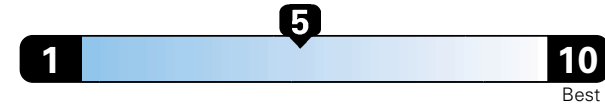

2021 MODEL YEAR

CHEROKEE LIMITED FWD

THIS VEHICLE IS MANUFACTURED TO MEET SPECIFIC UNITED STATES REQUIREMENTS. THIS VEHICLE IS NOT MANUFACTURED FOR SALE OR REGISTRATION OUTSIDE OF THE UNITED STATES.

MANUFACTURER'S SUGGESTED RETAIL PRICE OF THIS MODEL INCLUDING DEALER PREPARATION

Base Price: $34,030