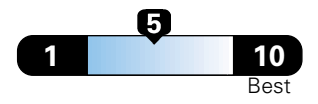

Smog Rating (tailpipe only)

This vehicle emits 387 grams CO2 per mile. The best emits 0 grams per mile (tailpipe only). Producing and distributing fuel also creates emissions; learn more at fuel economy.gov.

Actual results will vary for many reasons, including driving conditions and how you drive and maintain your vehicle. The average new vehicle gets 27 MPG and cost $7,500 to fuel over 5 years. Cost estimates are based on 15,000 miles per year at $2.70 per gallon. MPGe is miles per gasoline gallon equivalent. Vehicle emissions are a significant cause of climate change and smog.

fuel economy.gov

Calculate personalized estimates and compare vehicles