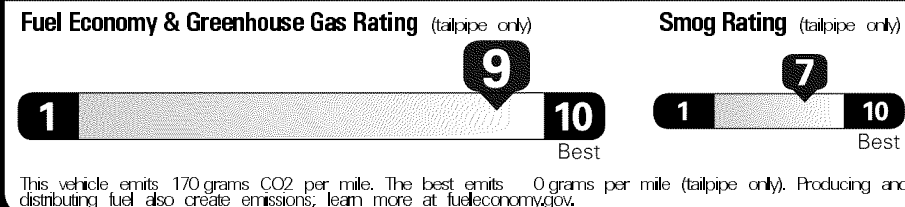

MANUFACTURER'S SUGGESTED RETAIL PRICE $25,735.00

OPTIONAL EQUIPMENT

1. FE 50 State Emissions
   H6 RENT A CAR Program
   H8 Fleet Credit

GOVERNMENT 5-STAR SAFETY RATINGS

Overall Vehicle Score Not Rated

Based on the combined ratings of frontal, side and rollover. Should ONLY be compared to other vehicles of similar size and weight.

Frontal Crash Driver Passenger **Not Rated**
Not Rated

Based on the risk of injury in a frontal impact. Should ONLY be compared to other vehicles of similar size and weight.

Side Crash Front seat Rear seat **Not Rated**
Not Rated

Based on the risk of injury in a side impact.

Rollover ★★★★★

Based on the risk of rollover in a single-vehicle crash.

Star ratings range from 1 to 5 stars (★★★★★) with 5 being the highest.

Source: National Highway Traffic Safety Administration (NHTSA)

www.safercar.gov or 1-888-327-4236

Original - Copy

Created on 2021-03-13 08:32:31 (UTC)

EPA DOT Fuel Economy and Environment

Gasoline Vehicle

Fuel Economy
52 MPG
Midsize Cars range from 14 to 142 MPG. The best vehicle rates 141 MPGe.
54 **50**
combined city/hwy city highway
1.9 gallons per 100 miles

You save $3,500
in fuel costs over 5 years compared to the average new vehicle.

Annual fuel cost $800

Actual results will vary for many reasons, including driving conditions and how you drive and maintain your vehicle. The average new vehicle gets 27 MPG and costs $7,500 to fuel over 5 years. Cost estimates are based on 15,000 miles per year at $2.70 per gallon. MPGe is miles per gasoline gallon equivalent. Vehicle emissions are a significant cause of climate change and smog.

fueleconomy.gov
Calculate personalized estimates and compare vehicles

DELIVERY, PROCESSING AND HANDLING FEE 995.00

TOTAL $26,730.00

The New Vehicle Limited Warranty provides 3-year/36,000 mile basic coverage, 5-year/60,000 mile powertrain coverage, 5-year/unlimited mile corrosion perforation coverage, 8-year/100,000 mile coverage for specific Hybrid components and 10-year/150,000 mile coverage for the Hybrid Battery. Some components may have longer coverage under California emissions warranty (applicable in CA, CT, DE, ME, MD, MA, NJ, NY, OR, PA, RI, VT, WA, District of Columbia). See Warranty and Maintenance Guide for details. An extended service contract may be available for the vehicle. Ask dealer for details. Manufacturer's suggested retail includes manufacturer's recommended pre-delivery service. Gasoline, license and title fees, applicable federal, state and local taxes and dealer and distributor installed options and accessories are not included in the manufacturer's suggested retail price. ToyotaCare, which covers normal factory scheduled maintenance for two years or 25,000 miles, whichever occurs first, is included as part of the sales price of the vehicle for qualifying buyers. See participating dealer for eligibility and coverage details.

Dealer Name / Address: 09163
HEADQUARTER TOYOTA
5895 N.W. 167TH STREET
HIALEAH FL33015

Delivered by Truck to: 04403
AVIS RENT A CAR
230 HARBOR WAY
SO SAN FRANCISCO CA94080