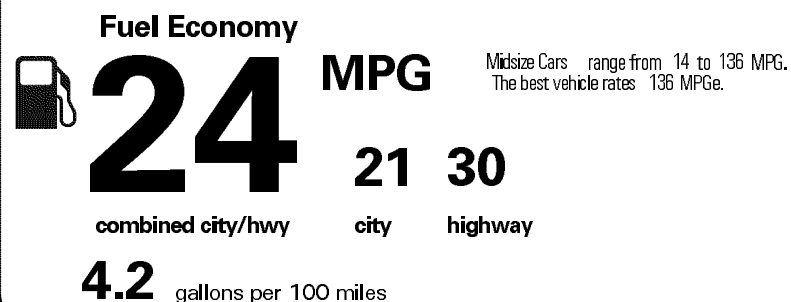

\$38,900.00

Not Original - Copy

Created on 2018-01-31 06:49:13 (UTC)

EPA DOT Fuel Economy and Environment

Gasoline Vehicle

You spend \$750 more in fuel costs over 5 years compared to the average new vehicle.