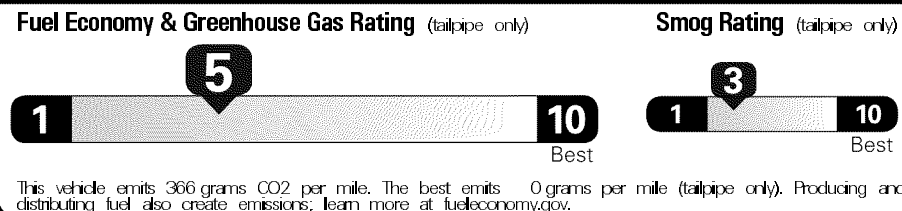

Actual results will vary for many reasons, including driving conditions and how you drive and maintain your vehicle. The average new vehicle gets 27 MPG and costs $6,750 to fuel over 5 years. Cost estimates are based on 15,000 miles per year at $2.40 per gallon. MPGe is miles per gasoline gallon equivalent. Vehicle emissions are a significant cause of climate change and smog.

fueleconomy.gov

Calculate personalized estimates and compare vehicles

SUB-TOTAL $43,649.00
DELIVERY, PROCESSING AND HANDLING FEE 995.00
TOTAL $44,644.00

GOVERNMENT 5-STAR SAFETY RATINGS

Overall Vehicle Score ★★★★★
Based on the combined ratings of frontal, side and rollover. Should ONLY be compared to other vehicles of similar size and weight.

Frontal Crash
Driver Passenger ★★★★★
Based on the risk of injury in a frontal impact. Should ONLY be compared to other vehicles of similar size and weight.

Side Crash
Front seat Rear seat ★★★★★
Based on the risk of injury in a side impact.

Rollover ★★★★★
Based on the risk of rollover in a single-vehicle crash.

Star ratings range from 1 to 5 stars (★★★★★) with 5 being the highest.
Source: National Highway Traffic Safety Administration (NHTSA)
www.safercar.gov or 1-888-327-4236

APPLICABLE FEDERAL TAXES NOT INCLUDED

Manufacturer's suggested retail price includes manufacturer's recommended pre-delivery service.
License and title fees, state, local and applicable federal taxes, and dealer installed options and accessories are not included in the manufacturer's suggested retail price.
LEXUS NEW VEHICLE LIMITED WARRANTY
Limited warranty coverage highlights include
^ 4YR / 50000 mile basic coverage
^ 6YR / 70000 mile powertrain coverage
^ 6YR / Unlimited mile corrosion perforation warranty
See your Warranty and Services Guide for details.
LEXUS IS PLEASED TO OFFER THE FOLLOWING OWNER SUPPORT PACKAGE WITH EACH NEW LEXUS
^ 24 hour, 365 day/yr. roadside assistance plan
^ Complimentary 1st and 2nd scheduled maintenance services
^ Lodging for emergency breakdown 100 miles from home
An extended service contract may be available for this vehicle. Ask dealer for details

030AI9 705 ML 27E L120