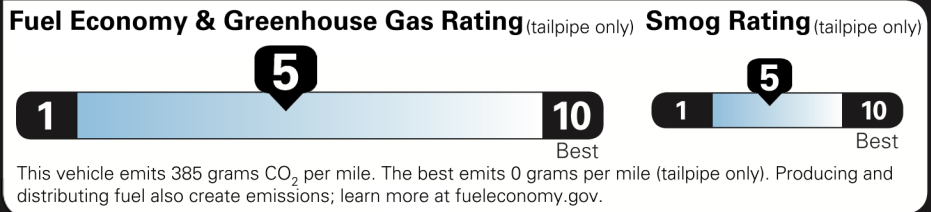

You spend $3,000 more in fuel costs over 5 years compared to the average new vehicle.

Annual fuel cost $2,100