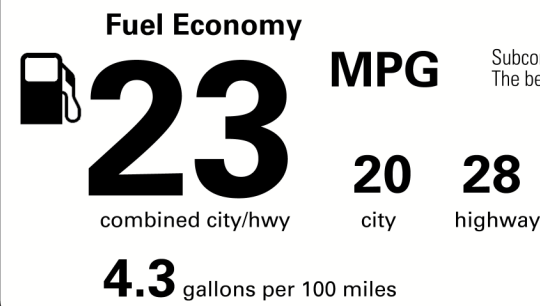

MANUFACTURER'S SUGGESTED RETAIL PRICE

- ** Triple Beam LED Headlamps 1,160.00
- ** Navigation/Mark Levinson Audio Pkg: Navigation System w/10.3-in Color Multimedia Display, Lexus Enform Dynamic Navigation (Complimentary For The First 3 Years of Ownership) Dynamic Voice Command (Complimentary for the 1st 10-Years of Ownership), Lexus Enform Destination Assist (Complimentary For The First 3 Years of Ownership), Mark Levinson 17 Speaker 835 Watt Premium Surround Sound Audio System 2,725.00
- ** F SPORT Calipers -N/C-
- ** Intuitive Parking Assist 500.00
- ** Power Moonroof 1,100.00
- ** F SPORT Heated Steering Wheel 150.00
- ** Door Edge Film 95.00
- ** Rear Spoiler 410.00
- ** Cargo Net/Trunk Mat/Whl Locks/Rr Bumper App/Glove 390.00

\$49,620.00

Not Original - Copy

Created on 2021-03-24 14:18:44 (UTC)

EPA DOT Fuel Economy and Environment

Gasoline Vehicle

You spend \$3,000 more in fuel costs over 5 years compared to the average new vehicle.