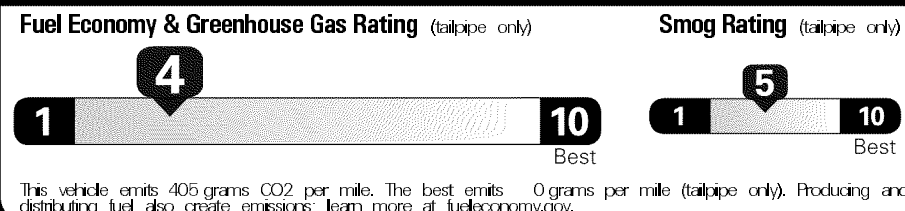

Not Original - Copy
 Generated on 2019-12-20 07:06:45 (UTC)

EPA DOT Fuel Economy and Environment

Gasoline Vehicle

You spend \$1,750 more in fuel costs over 5 years compared to the average new vehicle.

Annual fuel cost \$1,850