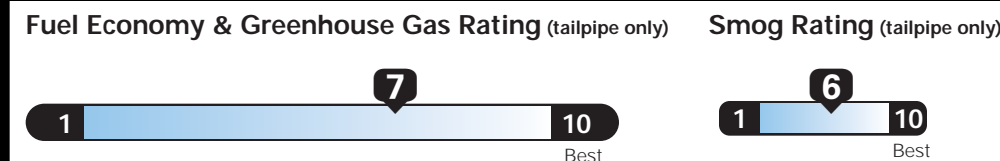

EPA DOT Fuel Economy and Environment

Gasoline Vehicle

Fuel Economy 28 MPG combined city/hwy, 23 city, 36 highway, 3.6 gallons per 100 miles

Midsized cars range from 13 to 58 MPG. The best vehicle rates 119 MPGe.

You save \$1,500 in fuel costs over 5 years compared to the average new vehicle.

Annual fuel cost \$1,900

This vehicle emits 322 grams CO2 per mile. The best emits 0 grams per mile (tailpipe only). Producing and distributing fuel also creates emissions; learn more at fueleconomy.gov