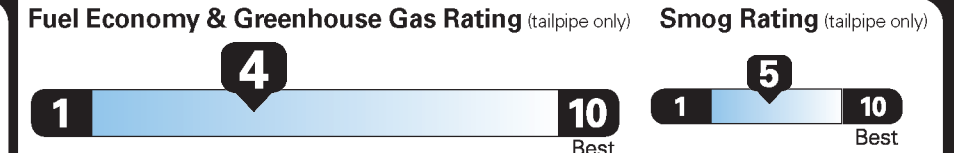

SAFETY/SECURITY

- ADVANCETRAC WITH RSC
- AIRBAGS - DUAL STAGE FRONT
- AIRBAGS - FRONT SEAT MOUNTED SIDE IMPACT
- AIRBAGS - SIDE AIR CURTAINS
- EMERGENCY BRAKE ASSIST
- SECURILOCK PASS ANTI THEFT
- TIRE PRESSURE MONITOR SYS

WARRANTY

- 3YR/36,000 BUMPER / BUMPER
- 5YR/60,000 POWERTRAIN
- 5YR/60,000 ROADSIDE ASSIST

INCLUDED ON THIS VEHICLE
ORDER CODE 100A

OPTIONAL EQUIPMENT/OTHER

- 4075-623M01/01/20 BL260
- 2.5L DOHC ENGINE
- 6 SPD AUTO TRANSAXLE W/ O/D
- 50 STATE EMISSIONS
- CRUISE CONTROL
- FIXED REAR GLASS
- SYNC3/RR CAM/SSR/HD
- FIXED 2ND ROW GLASS BOTH SIDE
- REAR CARGO AREA LIGHT - LED
- REVERSE SENSING SYSTEM
- BLIND SPOT INFO SYSTEM
- UPFITTER WIRING HARNESS
- KEY FOBS - 2 ADDITIONAL
- 6-WAY MANUAL DRVR W/FOLD PSGR
- CNG/LPG GASEOUS ENGINE PREP PK

(MSRP)

- NO CHARGE
- NO CHARGE
- NO CHARGE
- NO CHARGE
- 295.00
- 595.00
- 190.00
- 70.00
- 295.00
- 575.00
- 65.00
- 65.00
- 130.00
- 315.00

PRICE INFORMATION

BASE PRICE	$25,655.00
TOTAL OPTIONS/OTHER	2595.00
TOTAL VEHICLE & OPTIONS/OTHER	28250.00
DESTINATION & DELIVERY	1395.00

EPA DOT Fuel Economy and Environment

Gasoline Vehicle

Fuel Economy

22 MPG
combined city/hwy

20 MPG
city

27 MPG
highway

4.5 gallons per 100 miles

Spec. Purpose Vehicles range from 15 to 26 MPG. The best vehicle rates 141 MPGe.

You spend
$1,750

more in fuel costs
over 5 years
compared to the
average new vehicle.

Annual fuel cost
$1,850

This vehicle emits 397 grams CO₂ per mile. The best emits 0 grams per mile (tailpipe only). Producing and distributing fuel also create emissions; learn more at fueleconomy.gov.

Actual results will vary for many reasons, including driving conditions and how you drive and maintain your vehicle. The average new vehicle gets 27 MPG and costs $7,500 to fuel over 5 years. Cost estimates are based on 15,000 miles per year at $2.70 per gallon. MPGe is miles per gasoline gallon equivalent. Vehicle emissions are a significant cause of climate change and smog.

fueleconomy.gov

Calculate personalized estimates and compare vehicles

GOVERNMENT 5-STAR SAFETY RATINGS

Overall Vehicle Score Not Rated
Based on the combined ratings of frontal, side and rollover. Should ONLY be compared to other vehicles of similar size and weight.

Frontal Crash Driver Passenger ★★★★★
Based on the risk of injury in a frontal impact. Should ONLY be compared to other vehicles of similar size and weight.

Side Crash Front seat Rear seat ★★★★★ Not Rated
Based on the risk of injury in a side impact.

Rollover Not Rated
Based on the risk of rollover in a single-vehicle crash.

Star ratings range from 1 to 5 stars (★★★★★), with 5 being the highest.
Source: National Highway Traffic Safety Administration (NHTSA).
www.safercar.gov or 1-888-327-4236

NM0LS7E71M1497191

WARNING: Operating, servicing and maintaining a passenger vehicle, pickup truck, van, or off-road vehicle can expose you to chemicals including engine exhaust, carbon monoxide, phthalates, and lead, which are known to the State of California to cause cancer and birth defects or other reproductive harm. To minimize exposure, avoid breathing exhaust, do not idle the engine except as necessary, service your vehicle in a well-ventilated area and wear gloves or wash your hands frequently when servicing your vehicle. For more information go to www.P65Warnings.ca.gov/passenger-vehicle.

FordPass Connect™

1. Download the FordPass™ app* and you can:
2. Access Vehicle Control Features
     - Remotely start, lock and unlock your vehicle.
     - Locate your vehicle and check approximate fuel range.
     - Receive vehicle health alerts.
   - Activate 4G LTE Wi-Fi Hotspot
     - New vehicles include a 3-month or 3GB data (whichever comes first) Wi-Fi trial.
     - Connect up to ten Wi-Fi-equipped devices.

The FordPass Connect™ modem is active and sending vehicle data (e.g., diagnostics) to Ford. See in-vehicle Settings for connectivity options.

Insist on Ford Protect! The only extended service plan fully backed by Ford and honored at every Ford dealership in the U.S., Canada and Mexico. See your Ford dealer or visit www.FordOwner.com.

SCAN OR TEXT NMM1497191TO 48028

Msg & Data rates may apply. Text HELP for help

www.ford.com/help/privacy-terms/

RAMP ONE	CA76
RAMP TWO	CONVOY
ITEM #:	44-5205 O/T 59

TOTAL MSRP $29,645.00