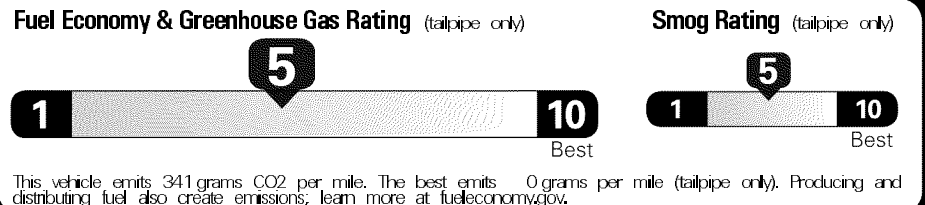

EXTERIOR
- LED Headlamps & DRL with Auto On/Off
- Heated Outside Mirror w/Turn Signal, BSM
- Dual Chrome-Tipped Exhaust

INTERIOR
- Dual Zone Auto Climate Control w/Filter
and Rear-Seat Vents
- Entune 3.0 Audio Plus w/App Suite,
9" Touch Scrn, 8 Speakers,
HandsFree Bluetooth Phone/Music,
USB Media Port, 4 USB Charge-Ports
SiriusXM w/3-Month All Access Trial
- Siri Eyes Free, Apple CarPlay Comp.
- 7" TFT Multi-Information Display
- Tilt & Telescopic Steering Wheel
- Softex, Htd Front Seats
8-Way Power Driver and Passenger Seat
w/2-Way Power Driver Lumbar Support
- Smart Key System with Push Button Start

Full Tank of Gas

MANUFACTURER'S SUGGESTED RETAIL PRICE $35,500.00

OPTIONAL EQUIPMENT
FE 50 State Emissions
CF. Carpet Mat Package 248.00
EF. Rear Bumper Applique 69.00
D5. Door Edge Guard 140.00

Not Original - Copy

Created on 2019-01-25 06:33:23 (UTC)

EPA DOT Fuel Economy and Environment

Gasoline Vehicle

Fuel Economy
26 MPG
Midsize Cars range from 12 to 136 MPG.
The best vehicle rates 136 MPGe.
22 32
combined city/hwy city highway
3.8 gallons per 100 miles

You spend $ 250
more in fuel costs
over 5 years
compared to the
average new vehicle.

Annual fuel cost $ 1,450

Actual results will vary for many reasons, including driving conditions and how you drive and maintain your vehicle. The average new vehicle gets 27 MPG and costs $7,000 to fuel over 5 years. Cost estimates are based on 15,000 miles per year at $2.55 per gallon. MPGe is miles per gasoline gallon equivalent. Vehicle emissions are a significant cause of climate change and smog.

fuelconomy.gov
Calculate personalized estimates and compare vehicles

DELIVERY, PROCESSING AND HANDLING FEE 930.00

TOTAL $36,887.00

The New Vehicle Limited Warranty provides 3-year/36,000 mile basic coverage, 5-year/60,000 mile powertrain coverage, plus 5-year/unlimited mile corrosion perforation coverage. See Warranty and Maintenance Guide for details. An extended service contract may be available for the vehicle. Ask dealer for details. Manufacturer's suggested retail price includes manufacturer's recommended pre-delivery service. Gasoline, license and title fees, applicable federal, state and local taxes and dealer and distributor installed options and accessories are not included in the manufacturer's suggested retail price.

ToyotaCare, which covers normal factory scheduled maintenance for two years or 25,000 miles, whichever occurs first, is included as part of the sales price of the vehicle for qualifying buyers. See participating dealer for eligibility and coverage details.

Delivered by Truck to: 04102
TOYOTA OF HOLLYWOOD
6000 HOLLYWOOD BLVD.
LOS ANGELES CA90028