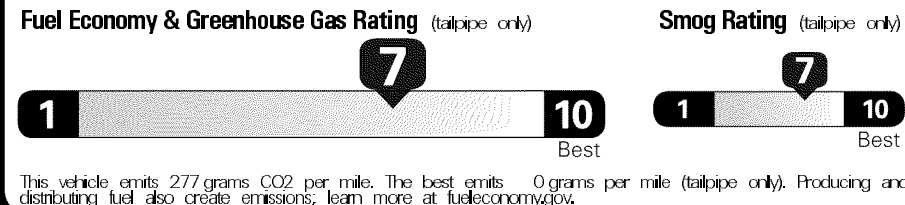

1. **EXTERIOR**
2. 17" Alloy Wheels with P215/55R17 Tires
   - Bi-LED Combination Headlights w/ Auto On/Off Feature
   - Daytime Running Lights w/ On/Off Switch
   - Color-Keyed Power Outside Mirrors

1. **INTERIOR**
2. Entune 3.0 Audio w/ Connected Nav Scout GPS Link App and App Suite: 7" Touch Screen, 6 Spkrs, Bluetooth, USB, AUX
   - 8-Way Power Driver Seat w/Lumbar Support
   - Steering Wheel w/ Audio and Bluetooth Hands-Free Phone & Voice Command Cntrls
   - Backup Camera w/Projected Path
   - 4.2" TFT Multi-Information Display
   - Remote Keyless Entry System

Full Tank of Gas

MANUFACTURER'S SUGGESTED RETAIL PRICE **$24,150.00**

OPTIONAL EQUIPMENT

FE 50 State Emissions
2T. All Weather Floor Liners/Cargo Tray 254.00

Original - Copy

Created on 2018-08-02 07:38:23 (UTC)

EPA DOT Fuel Economy and Environment

Gasoline Vehicle

Fuel Economy

32 MPG Midsized Cars range from 14 to 136 MPG. The best vehicle rates 136 MPGe.

28 **39**
combined city/hwy city highway

3.1 gallons per 100 miles

You save $1,250
in fuel costs over 5 years compared to the average new vehicle.

Annual fuel Cost
$ 1,100

Actual results will vary for many reasons, including driving conditions and how you drive and maintain your vehicle. The average new vehicle gets 27 MPG and costs $6,750 to fuel over 5 years. Cost estimates are based on 15,000 miles per year at $2.40 per gallon. MPGe is miles per gasoline gallon equivalent. Vehicle emissions are a significant cause of climate change and smog.

fuelconomy.gov
Calculate personalized estimates and compare vehicles

DELIVERY, PROCESSING AND HANDLING FEE 920.00

TOTAL $25,324.00

The New Vehicle Limited Warranty provides 3-year/36,000 mile basic coverage, 5-year/60,000 mile powertrain coverage, plus 5-year/unlimited mile corrosion perforation coverage. See Warranty and Maintenance Guide for details. An extended service contract may be available for the vehicle. Ask dealer for details. Manufacturer's suggested retail price includes manufacturer's recommended pre-delivery service. Gasoline, license and title fees, applicable federal, state and local taxes and dealer and distributor installed options and accessories are not included in the manufacturer's suggested retail price.

ToyotaCare, which covers normal factory scheduled maintenance for two years or 25,000 miles, whichever occurs first, is included as part of the sales price of the vehicle for qualifying buyers. See participating dealer for eligibility and coverage details.

Delivered by Truck to: 04104
TOYOTA SUNNYVALE
898 W EL CAMINO REAL
SUNNYVALE CA94087