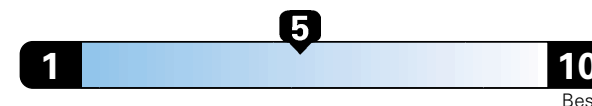

FCA US LLC

Fuel Economy and Environment

Gasoline Vehicle

Fuel Economy These estimates reflect new EPA methods beginning with 2017 models.

24 MPG
combined city/hwy
22 city
28 highway

Small SUV 4WD range from 16 to 120 MPGe.
The best vehicle rates 141 MPGe.

4.2 gallons per 100 miles

You spend
\$2,750
in fuel costs
over 5 years
compared to the
average new vehicle.

Annual fuel cost
\$2,050

Fuel Economy & Greenhouse Gas Rating (tailpipe only)

Smog Rating (tailpipe only)