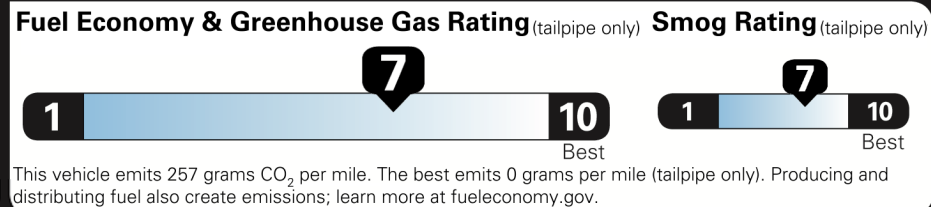

MANUFACTURER'S SUGGESTED RETAIL PRICE		$22,975.00
OPTIONAL EQUIPMENT		
FE	50 State Emissions	
CF.	Carpet Mat Package	249.00
WL.	Alloy Wheel Locks	67.00

GOVERNMENT 5-STAR SAFETY RATINGS

Overall Vehicle Score Not Rated
Based on the combined ratings of frontal, side and rollover.
Should ONLY be compared to other vehicles of similar size and weight.

Frontal Crash Driver Passenger **★★★★★**
Based on the risk of injury in a frontal impact.
Should ONLY be compared to other vehicles of similar size and weight.

Side Crash Front seat Rear seat **Not Rated**
Based on the risk of injury in a side impact.

Rollover **★★★★★**
Based on the risk of rollover in a single-vehicle crash.

Star ratings range from 1 to 5 stars (★★★★★) with 5 being the highest.
Source: National Highway Traffic Safety Administration (NHTSA)
www.safercar.gov or 1-888-327-4236

Not Original - Copy
Created on 2020-10-01 20:31:24 (UTC)

EPA DOT Fuel Economy and Environment

Gasoline Vehicle

Fuel Economy
34 MPG
combined city/hwy
2.9 gallons per 100 miles

city **31** highway **40**

Compacts range from 14 to 113 MPG. The best vehicle rates 141 MPGe.

You save $1,500
in fuel costs over 5 years compared to the average new vehicle.

Annual fuel cost $1,200

Actual results will vary for many reasons, including driving conditions and how you drive and maintain your vehicle. The average new vehicle gets 27 MPG and costs $7,500 to fuel over 5 years. Cost estimates are based on 15,000 miles per year at $2.70 per gallon. MPGe is miles per gasoline gallon equivalent. Vehicle emissions are a significant cause of climate change and smog.

fuelconomy.gov
Calculate personalized estimates and compare vehicles

DELIVERY, PROCESSING AND HANDLING FEE 955.00

TOTAL $24,246.00

The New Vehicle Limited Warranty provides 3-year/36,000 mile basic coverage, 5-year/60,000 mile powertrain coverage, plus 5-year/unlimited mile corrosion perforation coverage. See Warranty and Maintenance Guide for details. An extended service contract may be available for the vehicle. Ask dealer for details. Manufacturer's suggested retail price includes manufacturer's recommended pre-delivery service. Gasoline, license and title fees, applicable federal, state and local taxes and dealer and distributor installed options and accessories are not included in the manufacturer's suggested retail price.

ToyotaCare, which covers normal factory scheduled maintenance for two years or 25,000 miles, whichever occurs first, is included as part of the sales price of the vehicle for qualifying buyers. See participating dealer for eligibility and coverage details.

Dealer Name / Address: 04563
TOYOTA MARIN
445 FRANCISCO BLVD. EAST
SAN RAFAEL CA94901

Delivered by Truck to: 04688
ONE TOYOTA OF OAKLAND
8181 OAKPORT STREET
OAKLAND CA94621

TML35E1N1S0F0W0