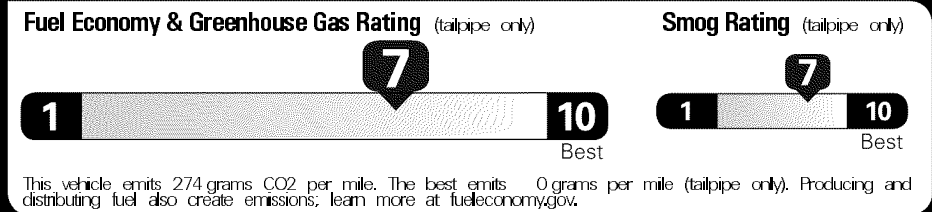

MANUFACTURER'S SUGGESTED RETAIL PRICE $29,150.00

1. **OPTIONAL EQUIPMENT**
2. FE 50 State Emissions
   - PC Special Color 395.00
   - PR Panoramic Glass Roof with Front Power Tilt/Slide Moonroof 1,045.00
   - TX Two-Tone Body Color; Two-Tone Midnight Black Metallic Roof, Rear Spoiler and Side Mirror Caps 500.00
   - 2T All Weather Floor Liners/Cargo Tray 254.00
   - DK. **PREFERRED OWNER'S PORTFOLIO**
   - Q2. Protection Package 268.00
   - WL Wheel Locks 75.00

Original - Copy

Created on 2018-06-27 06:11:04 (UTC)

EPA DOT Fuel Economy and Environment

Fuel Economy
32 MPG
Midsize Cars range from 14 to 136 MPG. The best vehicle rates 136 MPGe.
28 39
combined city/hwy city highway
3.1 gallons per 100 miles

You save $1,250
in fuel costs over 5 years compared to the average new vehicle.

Annual fuel Cost
$1,100

Actual results will vary for many reasons, including driving conditions and how you drive and maintain your vehicle. The average new vehicle gets 27 MPG and costs $6,750 to fuel over 5 years. Cost estimates are based on 15,000 miles per year at $2.40 per gallon. MPGe is miles per gasoline gallon equivalent. Vehicle emissions are a significant cause of climate change and smog.

fueleconomy.gov
Calculate personalized estimates and compare vehicles

DELIVERY, PROCESSING AND HANDLING FEE 920.00

TOTAL $32,607.00

The New Vehicle Limited Warranty provides 3-year/36,000 mile basic coverage, 5-year/60,000 mile powertrain coverage, plus 5-year/unlimited mile corrosion perforation coverage. See Warranty and Maintenance Guide for details. An extended service contract may be available for the vehicle. Ask dealer for details. Manufacturer's suggested retail price includes manufacturer's recommended pre-delivery service. Gasoline, license and title fees, applicable federal, state and local taxes and dealer and distributor installed options and accessories are not included in the manufacturer's suggested retail price.

ToyotaCare, which covers normal factory scheduled maintenance for two years or 25,000 miles, whichever occurs first, is included as part of the sales price of the vehicle for qualifying buyers. See participating dealer for eligibility and coverage details.

Delivered by Truck to: 31121
FORDHAM TOYOTA
236-240 W. FORDHAM ROAD
BRONX NY10468