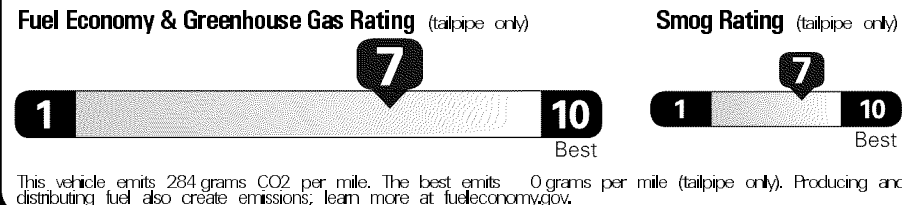

EXTERIOR
- 19" Machined-Finish Alloy Wheels
- LED Headlights w/Integrated LED DRLs w/Auto On/Off Feature
- Dual Exhaust w/Quad Chrome Tips

INTERIOR
- Audio Plus - 8" Touch Screen, 6 Spkrs, HandsFree Bluetooth Phone/Music, USB Media Port, 2 USB Charge-Ports
- SiriusXM w/3-Month All Access Trial
- Android Auto & Apple CarPlay Compatible
- 7" TFT Multi-Information Display
- Leather-Trimmed Heated Front Seats
- Power Driver & Passenger Seat
- Dual-Zone Auto Climate Control
- Smart Key System w/Push Button Start

MANUFACTURER'S SUGGESTED RETAIL PRICE $30,005.00

OPTIONAL EQUIPMENT

FE	50 State Emissions	
NL	Navigation Package	1,810.00
PR	Premium Audio, Dynamic Navigation and JBL Speakers, Subwoofer & Amplifier	
	Panoramic Glass Roof & Front Power Tilt/Sliding Moonroof	1,060.00
TX	Two-tone Midnight Black Metallic Roof and Rear Spoiler Includes Black Window Trim and Side-View Mirror Caps	500.00
2T	All Weather Floor Liners/Cargo Tray	259.00
MF	Mudguards	129.00
EF	Rear Bumper Applique	69.00
DK	PREFERRED OWNER'S PORTFOLIO	

Created on 2020-03-12 04:50:05 (UTC)

Full Tank of Gas

EPA DOT Fuel Economy and Environment

Gasoline Vehicle

Fuel Economy
31 MPG
Midsize Cars range from 14 to 141 MPG. The best vehicle rates 138 MPGe.
27 38
combined city/hwy city highway
3.2 gallons per 100 miles

You save $1,000
in fuel costs over 5 years compared to the average new vehicle.

Annual fuel Cost
$ 1,300

Actual results will vary for many reasons, including driving conditions and how you drive and maintain your vehicle. The average new vehicle gets 27 MPG and costs $7,500 to fuel over 5 years. Cost estimates are based on 15,000 miles per year at $2.70 per gallon. MPGe is miles per gasoline gallon equivalent. Vehicle emissions are a significant cause of climate change and smog.

fueleconomy.gov
Calculate personalized estimates and compare vehicles

DELIVERY, PROCESSING AND HANDLING FEE 955.00

TOTAL $34,787.00

The New Vehicle Limited Warranty provides 3-year/36,000 mile basic coverage, 5-year/60,000 mile powertrain coverage, plus 5-year/unlimited mile corrosion perforation coverage. See Warranty and Maintenance Guide for details. An extended service contract may be available for the vehicle. Ask dealer for details. Manufacturer's suggested retail price includes manufacturer's recommended pre-delivery service. Gasoline, license and title fees, applicable federal, state and local taxes and dealer and distributor installed options and accessories are not included in the manufacturer's suggested retail price.

ToyotaCare, which covers normal factory scheduled maintenance for two years or 25,000 miles, whichever occurs first, is included as part of the sales price of the vehicle for qualifying buyers. See participating dealer for eligibility and coverage details.

Dealer Name / Address: 34096
VOSS TOYOTA
2110 HELLER DRIVE
BEAVERCREEK OH45434

Delivered by Truck to: 34044
PERFORMANCE TOYOTA
5676 DIXIE HIGHWAY
FAIRFIELD OH45014