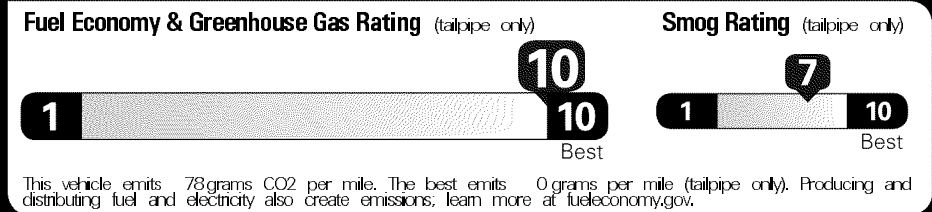

1. **EXTERIOR**
2. Quad-LED Headlights w/Auto On/Off
   - Heated Power Outside Mirrors

1. **INTERIOR**
2. Smart-Flow Climate Control System
   - Entune Premium Audio, Integrated Navigation, & App Suite, 11.6" Touch-Screen, Backup Camera, 6 Speakers, HandsFree Bluetooth Phone/Music, SiriusXM w/3-Month All Access Trial
   - 4.2" Color Dual Multi-Info Display
   - SofTex-Trimmed Heated Fr Seats, 60/40 Split Rear Seats w/Center Console
   - Push Button Start w/Remote Illum. Entry
   - Qi-compatible Wireless Smartphone Charge
   - Lightweight Cargo Area Tonneau Cover
   - Tire Repair Kit

Full Tank of Gas

MANUFACTURER'S SUGGESTED RETAIL PRICE $29,050.00

OPTIONAL EQUIPMENT

FE	50 State Emissions	
8A.	Shifter Panel Applique	55.00
2T.	All Weather Floor Liners/Cargo Liner	268.00

Original - Copy

Created on 2019-04-17 05:19:52 (UTC)

EPA DOT Fuel Economy and Environment

Fuel Economy Midsize Cars range from 12 to 136MPGe. The best vehicle rates 136MPGe.

Electricity + Gasoline
Charge Time: 2.0 hours (240v)

Gasoline Only

You save $4,000
in fuel costs over 5 years compared to the average new vehicle.

Annual fuel cost $600

Actual results will vary for many reasons, including driving conditions and how you drive and maintain your vehicle. The average new vehicle gets 27 MPG and costs $7,000 to fuel over 5 years. Cost estimates are based on 15,000 miles per year at $2.55 per gallon and $0.13 per kW-hr. MPGe is miles per gasoline gallon equivalent. Vehicle emissions are a significant cause of climate change and smog.

fueleconomy.gov
Calculate personalized estimates and compare vehicles

DELIVERY, PROCESSING AND HANDLING FEE 930.00

TOTAL $30,303.00

The New Vehicle Limited Warranty provides 8-year/100,000 mile coverage for traction battery/specific hybrid components, 3-year/36,000 mile basic coverage, 5-year/60,000 mile powertrain coverage, plus 5-year/unlimited mile corrosion perforation coverage. Some components may have longer coverage under California emissions warranty (applicable in CA, CT, ME, MD, MA, NJ, NY, OR, PA, RI, VT, WA, and the District of Columbia). See Warranty and Maintenance Guide for details. An extended service contract may be available for the vehicle. Ask dealer for details. Manufacturer's suggested retail includes manufacturer's recommended pre-delivery service. Gasoline, license and title fees, applicable federal, state and local taxes and dealer and distributor installed options and accessories are not included in the manufacturer's suggested retail price. ToyotaCare, which covers normal factory scheduled maintenance for two years or 25,000 miles, whichever occurs first, is included as part of the sales price of the vehicle for qualifying buyers. See participating dealer for eligibility and coverage details.

Delivered by Truck to: 04508
MANHATTAN BEACH TOYOTA
1500 N. SEPULVEDA BLVD
MANHATTAN BEACH CA90266