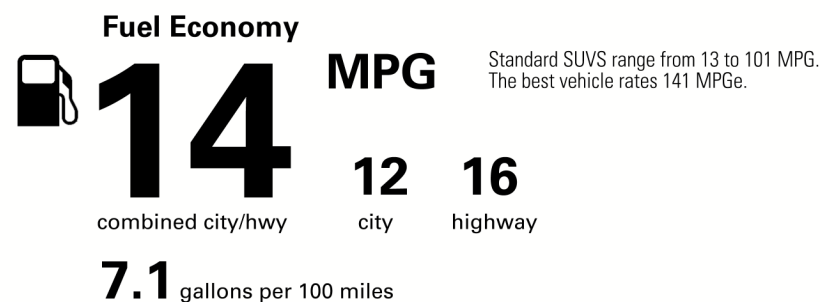

MANUFACTURER'S SUGGESTED RETAIL PRICE

** Wireless Charger	75.00
** Cool Box	170.00
** 21" Split-10-Spoke Alloy Wheels	745.00
** Head-Up Display	900.00
** Luxury Package Includes: Semi-Aniline Leather-Trimmed Interior w/ Contrast Stitching, Heated & Ventilated Front and Second-Row Outboard Seats, Four-zone Climate Concierge, LX Projector Door Lamps	1,190.00
** Mark Levinson Audio System: 19-speaker, 450-watt Reference Surround Sound Audio System	2,350.00
** Heated Espresso Steering Wheel	150.00
** Cargo Mat / Cargo Net / Wheel Locks / Key Glove	325.00
** Glass Breakage Sensors (GBS)	330.00

\$91,580.00

Not Original - Copy

Created on 2020-12-16 06:02:22 (UTC)

EPA DOT Fuel Economy and Environment

Gasoline Vehicle

You spend \$10,000 more in fuel costs over 5 years compared to the average new vehicle.

Annual fuel cost \$3,500

Actual results will vary for many reasons, including driving conditions and how you drive and maintain your vehicle. The average new vehicle gets 27 MPG and costs \$7,500 to fuel over 5 years. Cost estimates are based on 15,000 miles per year at \$3.25 per gallon. MPGe is miles per gasoline gallon equivalent. Vehicle emissions are a significant cause of climate change and smog.