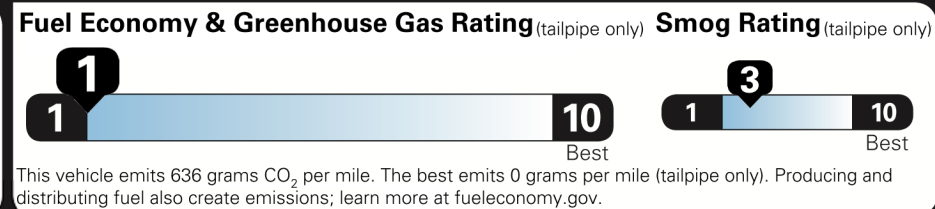

Actual results will vary for many reasons, including driving conditions and how you drive and maintain your vehicle. The average new vehicle gets 27 MPG and costs $7,500 to fuel over 5 years. Cost estimates are based on 15,000 miles per year at $3.25 per gallon. MPGe is miles per gasoline gallon equivalent. Vehicle emissions are a significant cause of climate change and smog.

fueleconomy.gov
Calculate personalized estimates and compare vehicles

GOVERNMENT 5-STAR SAFETY RATINGS

This vehicle has not been rated by the government for overall vehicle score, frontal crash, side crash or rollover risk.

Star ratings range from 1 to 5 stars (★★★★★) with 5 being the highest.

Source: National Highway Traffic Safety Administration (NHTSA)

www.safercar.gov or 1-888-327-4236

SUB-TOTAL	$97,815.00
DELIVERY, PROCESSING AND HANDLING FEE	1,295.00
TOTAL	$99,110.00

APPLICABLE FEDERAL TAXES NOT INCLUDED

Manufacturer's suggested retail price includes manufacturer's recommended pre-delivery service.
License and title fees, state, local and applicable federal taxes, and dealer installed options and accessories are not included in the manufacturer's suggested retail price.
LEXUS NEW VEHICLE LIMITED WARRANTY * 4YR / 50000 mile basic coverage * 6YR / 70000 mile powertrain coverage * 6YR / Unlimited mile corrosion perforation warranty
See your Warranty and Services Guide for details.
LEXUS IS PLEASED TO OFFER THE FOLLOWING OWNER SUPPORT PACKAGE WITH EACH NEW LEXUS * 24 hour, 365 day/yr. roadside assistance plan * Complimentary 1st and 2nd scheduled maintenance services * Lodging for emergency breakdown 100 miles from home
An extended service contract may be available for this vehicle. Ask dealer for details

LML2E1N0S0F0W0

350A17 175 DL31 D1354 L086