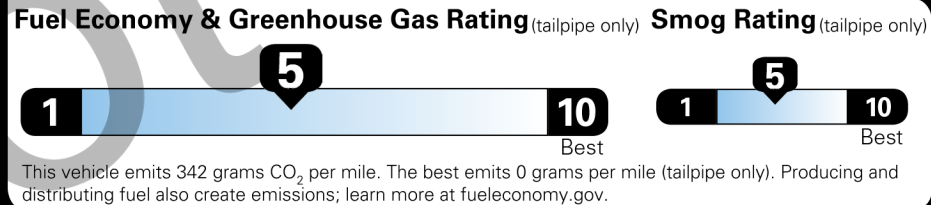

MANUFACTURER'S SUGGESTED RETAIL PRICE		$ 56,150.00
OPTIONAL EQUIPMENT		
DA	DRIVER ASSIST PACKAGE Full-Speed Range Dynamic Radar Cruise Control, Blind Spot Monitor, Rear Cross Traffic Alert, Parking Sensors with Emergency Braking Function	1,195.00
FE	50 State Emissions	0.00

SOUTHEAST TOYOTA DISTRIBUTORS, LLC		TOTAL FROM MANUFACTURER'S LABEL	$ 58,440.00
DISTRIBUTOR'S OPTIONS			
XY900	TOYOGUARD Platinum Includes: 2 Oil and Filter Changes at any Toyota Dealer Roadside and Rental Car Assistance Exterior Paint Sealant and Interior Protector Carpet Cargo Mat		699.00
MT100 FP600	SET Digital Portfolio Includes: Certified Technician 46 Point Quality Inspection Digital Picture Asset Program		199.00 0.00

EPA DOT Fuel Economy and Environment

Gasoline Vehicle

Fuel Economy

26 MPG
combined city/hwy

23 MPG
city

31 MPG
highway

3.8 gallons per 100 miles

Two Seaters range from 9 to 30 MPG.
The best vehicle rates 132 MPGe.

You spend $2,500
more in fuel costs over 5 years compared to the average new vehicle.

Annual fuel cost
$2,100

Actual results will vary for many reasons, including driving conditions and how you drive and maintain your vehicle. The average new vehicle gets 28 MPG and costs $8,000 to fuel over 5 years. Cost estimates are based on 15,000 miles per year at $3.65 per gallon. MPGe is miles per gasoline gallon equivalent. Vehicle emissions are a significant cause of climate change and smog.

fuel economy.gov
Calculate personalized estimates and compare vehicles

Manufacturer's suggested retail price excludes delivery processing and handling fees, license and title fees, applicable federal, state and local taxes, and dealer and distributor options and accessories.

DELIVERY, PROCESSING AND HANDLING FEE	1,095.00
TOTAL	$ 58,440.00

~~~ 36 Month/36,000 Mile Limited Warranty ~~~
On All Southeast Toyota Distributors, LLC, Options
For Inquires, Call 1-800-301-6859

TOTAL DISTRIBUTOR'S OPTIONS	$ 898.00
DESTINATION FUEL SURCHARGE	0.00
TOTAL	$ 59,338.00

DELIVERED BY TRUCK TO: 09202

MIKE ERDMAN TOYOTA
4650 HIGHWAY 520
COCOA, FL 32926

T025