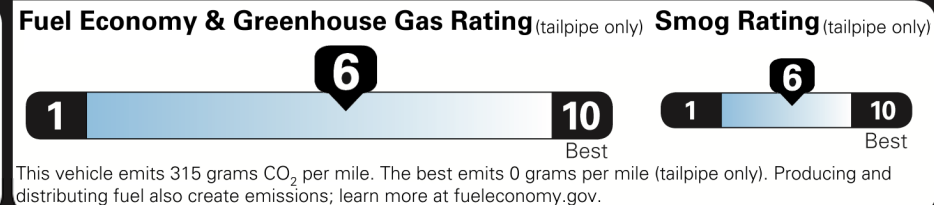

DESC.: **CAMRY 4-DOOR XSE AWD**
VIN: **4T1K61BK9LU012118**
YR/MDL: 2020/2518A
CLR: BLUE STREAK/MIDNIGHT/LB20 (02QQ/20)
FINAL ASSEMBLY POINT: GEORGETOWN, KENTUCKY, U.S.A.

GOVERNMENT 5-STAR SAFETY RATINGS

Overall Vehicle Score ★★★★★

Based on the combined ratings of frontal, side and rollover. Should ONLY be compared to other vehicles of similar size and weight.

Frontal Crash Driver Passenger ★★★★★

Based on the risk of injury in a frontal impact. Should ONLY be compared to other vehicles of similar size and weight.

Side Crash Front seat Rear seat ★★★★★

Based on the risk of injury in a side impact.

Rollover ★★★★★

Based on the risk of rollover in a single-vehicle crash.

Star ratings range from 1 to 5 stars (★★★★★) with 5 being the highest.

Source: National Highway Traffic Safety Administration (NHTSA)

www.safercar.gov or 1-888-327-4236

EPA DOT Fuel Economy and Environment

Gasoline Vehicle

Fuel Economy
28 MPG Midsize Cars range from 14 to 141 MPG. The best vehicle rates 136 MPGe.
25 34
combined city/hwy city highway
3.6 gallons per 100 miles

You save $250
in fuel costs over 5 years compared to the average new vehicle.

Annual fuel COST
$1,450

Actual results will vary for many reasons, including driving conditions and how you drive and maintain your vehicle. The average new vehicle gets 27 MPG and costs $7,500 to fuel over 5 years. Cost estimates are based on 15,000 miles per year at $2.70 per gallon. MPGe is miles per gasoline gallon equivalent. Vehicle emissions are a significant cause of climate change and smog.

fueleconomy.gov
Calculate personalized estimates and compare vehicles

STANDARD EQUIPMENT

MECHANICAL & PERFORMANCE

- 2.5L 4-Cyl Engine
- 205 hp @ 6600 rpm / 185 lb-ft @ 4600 rpm
- 8-Speed Transmission w/Paddle Shifters
- Sport-Tuned Suspension
- All Wheel Drive

SAFETY & CONVENIENCE

- Toyota Safety Sense P: Pre-Collision Sys w/Pedestrian Detection, Full-Speed Range Dynamic Radar Cruise Control, Lane Departure Alert w/Steering Assist, Automatic High Beams
- Star Safety System: VSC, TRAC, ABS, Elect Brake-Force Distribution, Brake Assist(BA) & Smart Stop Technology (SST)
- Blind Spot Monitor w/Rear Cross Traffic Alert
- Backup Camera

EXTERIOR

- 19" Machined-Finish Alloy Wheels
- LED Headlights w/Integrated LED DRLs w/Auto On/Off Feature
- Dual Exhaust w/Quad Chrome Tips

INTERIOR

- Audio Plus - 8" Touch Screen, 6 Spkrs, HandsFree Bluetooth Phone/Music, USB Media Port, 2 USB Charge-Ports
- SiriusXM w/3-Month All Access Trial
- Android Auto & Apple CarPlay Compatible
- 7" TFT Multi-Information Display
- Leather-Trimmed Heated Front Seats
- Power Driver & Passenger Seat
- Dual Zone Auto Climate Control
- Smart Key System w/Push Button Start

Full Tank of Gas

MANUFACTURER'S SUGGESTED RETAIL PRICE

$31,405.00

OPTIONAL EQUIPMENT

FE	50 State Emissions	
CY	Cold Weather Package	150.00
	Heated Steering Wheel	
PR	Panoramic Glass Roof & Front Power Tilt/Sliding Moonroof	1,060.00
TX	Two-tone Midnight Black Metallic Roof and Rear Spoiler Includes Black Window Trim and Side-View Mirror Caps	500.00
2T	All Weather Floor Liners/Cargo Tray	259.00
D5	Door Edge Guard	129.00
DK	PREFERRED OWNER'S PORTFOLIO	
MF	Mudguards	129.00

Not Original - Copy
Created On: 2020-08-06 06:13:03 (UTC)

DELIVERY, PROCESSING AND HANDLING FEE 955.00

TOTAL $34,587.00

The New Vehicle Limited Warranty provides 3-year/36,000 mile basic coverage, 5-year/60,000 mile powertrain coverage, plus 5-year/unlimited mile corrosion perforation coverage. See Warranty and Maintenance Guide for details. An extended service contract may be available for the vehicle. Ask dealer for details. Manufacturer's suggested retail price includes manufacturer's recommended pre-delivery service. Gasoline, license and title fees, applicable federal, state and local taxes and dealer and distributor installed options and accessories are not included in the manufacturer's suggested retail price.