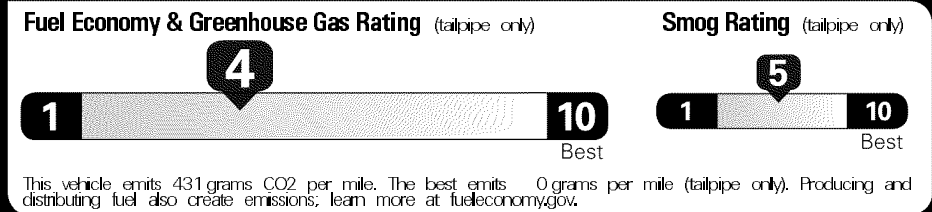

MANUFACTURER'S SUGGESTED RETAIL PRICE $33,500.00

OPTIONAL EQUIPMENT

FE	50 State Emissions	
TP	Technology Package:	770.00
	Rear Parking Assist Sonar and Blind Spot Monitor (BSM) and Rear Cross-Traffic Alert (RCTA)	
2T.	All-Weather Flr Liner/Door Sill Protector	248.00
3F.	TRD Air Filter	90.00
3J.	Black Emblem Overlay	160.00
6P.	Black Chrome Exhaust System	799.00
CJ.	Bed Mat	120.00
D5.	Door Edge Guard	140.00
R6.	Predator Tube Step	649.00
T7.	Tailgate Emblem	99.00
WI.	Spare Tire Lock	75.00

Original - Copy

Created on 2018-12-20 06:37:25 (UTC)

EPA DOT Fuel Economy and Environment

Gasoline Vehicle

Fuel Economy

21 MPG Small Pickups range from 17 to 25 MPG. The best vehicle rates 136 MPGe.

19 24
combined city/hwy city highway

4.8 gallons per 100 miles

You spend $2,000
more in fuel costs over 5 years compared to the average new vehicle.

Annual fuel cost $1,800

Actual results will vary for many reasons, including driving conditions and how you drive and maintain your vehicle. The average new vehicle gets 27 MPG and costs $7,000 to fuel over 5 years. Cost estimates are based on 15,000 miles per year at $2.55 per gallon. MPGe is miles per gasoline gallon equivalent. Vehicle emissions are a significant cause of climate change and smog.

fuelconomy.gov
Calculate personalized estimates and compare vehicles

DELIVERY, PROCESSING AND HANDLING FEE 1,045.00

TOTAL $37,695.00

The New Vehicle Limited Warranty provides 3-year/36,000 mile basic coverage, 5-year/60,000 mile powertrain coverage, plus 5-year/unlimited mile corrosion perforation coverage. See Warranty and Maintenance Guide for details. An extended service contract may be available for the vehicle. Ask dealer for details. Manufacturer's suggested retail price includes manufacturer's recommended pre-delivery service. Gasoline, license and title fees, applicable federal, state and local taxes and dealer and distributor installed options and accessories are not included in the manufacturer's suggested retail price.

ToyotaCare, which covers normal factory scheduled maintenance for two years or 25,000 miles, whichever occurs first, is included as part of the sales price of the vehicle for qualifying buyers. See participating dealer for eligibility and coverage details.

Delivered by Truck to: 04013
HAMER TOYOTA
11041 SEPULVEDA BLVD
MISSION HILLS CA91345