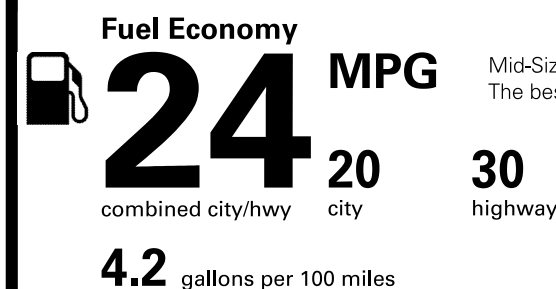

Destination Charge **\$925.00**

Total Price: \$60,375.00

Fuel, license, title fees, taxes and dealer-installed accessories are not included.

This vehicle is equipped with bumpers that can withstand an impact of 2.5 miles per hour with no damage to the vehicle's body and safety systems, although the bumper and related components may sustain damage. The bumper system on this vehicle conforms to the current Federal bumper standard of 2.5 miles per hour.

Rollover ★★★★★

Based on the risk of rollover in a single-vehicle crash.

Star ratings range from 1 to 5 stars (★★★★★) with 5 being the highest.

Source: National Highway Traffic Safety Administration (NHTSA).

www.safercar.gov or 1-888-327-4236

EPA DOT Fuel Economy and Environment

Gasoline Vehicle

Mid-Size Cars range from 13 to 114 MPG. The best vehicle rates 119 MPGe.

You spend \$1,250 more in fuel costs over 5 years compared to the average new vehicle.