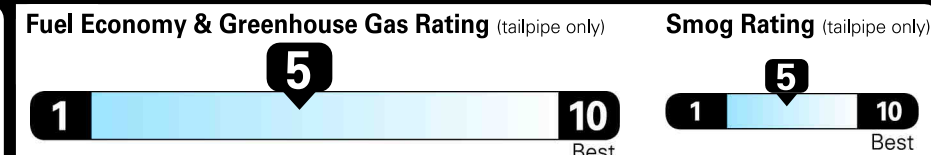

This vehicle emits 373 grams of CO₂ per mile. The best emits 0 grams per mile (tailpipe only). Producing and distributing fuel also create emissions; learn more at fuel economy.gov.

Actual results will vary for many reasons, including driving conditions and how you drive and maintain your vehicle. The average new vehicle gets 25 MPG and costs $9,000 to fuel over 5 years. Cost estimates are based on 15,000 miles per year at $3.30 per gallon. MPGe is miles per gasoline gallon equivalent. Vehicle emissions are a significant cause of climate change and smog.

fuel economy.gov
Calculate personalized estimates and compare vehicles

PARTS CONTENT INFORMATION

FOR VEHICLES IN THIS CARLINE:	FOR THIS VEHICLE:
U.S./CANADIAN PARTS CONTENT: 1%	FINAL ASSEMBLY POINT: NECKARSULM, GERMANY
MAJOR SOURCES OF FOREIGN PARTS CONTENT: GERMANY: 55%	COUNTRY OF ORIGIN: ENGINE: HUNGARY
HUNGARY: 21%	TRANSMISSION: GERMANY

NOTE: PARTS CONTENT DOES NOT INCLUDE FINAL ASSEMBLY, DISTRIBUTION OR OTHER NON-PARTS COSTS.

Disclaimer: The Monroney describes the vehicle features when the vehicle was first sold/leased to the customer and that as of the present day the actual features on the vehicle might differ from the ones listed on the Monroney label. The Monroney label is for view only purposes and must not be used to paste on the vehicle as a Monroney sticker for resale.