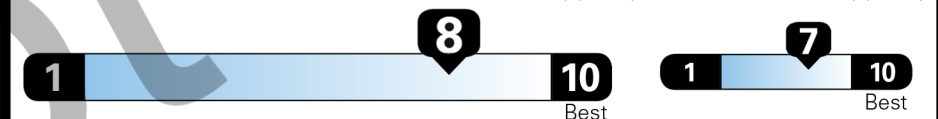

This vehicle emits 195 grams CO₂ per mile. The best emits 0 grams per mile (tailpipe only). Producing and distributing fuel also create emissions; learn more at fueleconomy.gov.

Actual results will vary for many reasons, including driving conditions and how you drive and maintain your vehicle. The average new vehicle gets 28 MPG and costs $9,750 to fuel over 5 years. Cost estimates are based on 15,000 miles per year at $3.60 per gallon. MPGe is miles per gasoline gallon equivalent. Vehicle emissions are a significant cause of climate change and smog.

fueleconomy.gov
Calculate personalized estimates and compare vehicles

MANUFACTURER'S SUGGESTED RETAIL PRICE[†] **$35,155.00**

[†]Manufacturer's suggested retail price excludes delivery processing and handling fees, license and title fees, applicable federal, state and local taxes, and dealer and distributor options and accessories.

--- 36 Month/36,000 Mile Limited Warranty ---
On All Southeast Toyota Distributors, LLC, Options
For Inquires, Call 1-800-301-6859

TOTAL DISTRIBUTOR'S OPTIONS	$1,176.00
DELIVERY, PROCESSING AND HANDLING FEE	1,095.00
DESTINATION FUEL SURCHARGE	0.00
TOTAL	$ 37,426.00

DELIVERED BY TRUCK TO: 32001

TOYOTA OF GREENSBORO
2630 BATTLEGROUND AVE
GREENSBORO, NC 27408

E086