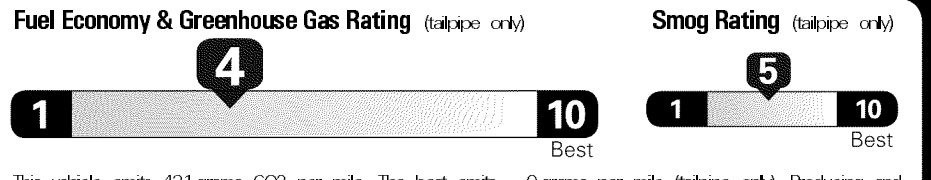

1. **EXTERIOR**
2. Prjctr Beam HdLghts w/Intgrtd Fog Lghts
   - Pwr Side Mirrors
   - 5' Composite Bed
   - Easy Lower, Lockable & Removable Tailgate
   - Deck Rail System w/4 Adj Tie-Down Cleats

1. **INTERIOR**
2. Fabric Trim Seats w/Dr Lumbar Support
   - Lthr Trim Steering Wheel w/Audio Cntrls
   - Pwr Horizontal Rr Window w/Priv Glass
   - Pwr Wndws w/Dr Auto Dwn and Pwr Door Locks
   - Entune Audio Plus w/Connctd Nav App Scout GPS Link AM/FM/CD & SXM w/3mo Trial
   - 6.1" Touch-Screen and BT & USB
   - ***Full Tank of Gas***

MANUFACTURER'S SUGGESTED RETAIL PRICE $31,265.00

OPTIONAL EQUIPMENT

FE	50 State Emissions	
DN	SR5 Parking Sonar & Navigation Package (V6 Only): Includes Entune Premium Audio w/ Navigation & Rear Parking Sonar	775.00
CF.	Carpet Floor Mats w/Door Sill Protector	208.00
E5.	Exhaust Tip	90.00
MF.	Mudguards	129.00
RT.	Mini Tie Down Loop	45.00
TG.	D - Rings	55.00

Original - Copy

Created on 2018-04-14 06:19:31 (UTC)

EPA DOT Fuel Economy and Environment

Gasoline Vehicle

Fuel Economy

21 MPG Small Pickups range from 17 to 25 MPG. The best vehicle rates 136 MPGe.

19 24
combined city/hwy city highway

4.8 gallons per 100 miles

You spend $ 1,750

more in fuel costs over 5 years compared to the average new vehicle.

Annual fuel cost $ 1,700

Actual results will vary for many reasons, including driving conditions and how you drive and maintain your vehicle. The average new vehicle gets 27 MPG and costs $6,750 to fuel over 5 years. Cost estimates are based on 15,000 miles per year at $2.40 per gallon. MPGe is miles per gasoline gallon equivalent. Vehicle emissions are a significant cause of climate change and smog.

fueleconomy.gov
Calculate personalized estimates and compare vehicles

DELIVERY, PROCESSING AND HANDLING FEE 995.00

TOTAL $33,562.00

The New Vehicle Limited Warranty provides 3-year/36,000 mile basic coverage, 5-year/60,000 mile powertrain coverage, plus 5-year/unlimited mile corrosion perforation coverage. See Warranty and Maintenance Guide for details. An extended service contract may be available for the vehicle. Ask dealer for details. Manufacturer's suggested retail price includes manufacturer's recommended pre-delivery service. Gasoline, license and title fees, applicable federal, state and local taxes and dealer and distributor installed options and accessories are not included in the manufacturer's suggested retail price.

ToyotaCare, which covers normal factory scheduled maintenance for two years or 25,000 miles, whichever occurs first, is included as part of the sales price of the vehicle for qualifying buyers. See participating dealer for eligibility and coverage details.

Delivered by Truck to: 04536
TOYOTA SAN DIEGO
5910 MISSION GORGE ROAD
SAN DIEGO CA92120