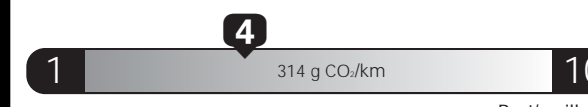

Annual fuel cost
for an annual distance of 20,000 km, and an average fuel price of $1.09 per litre

$ 2 921

Coût annuel en carburant
pour une distance annuelle de 20 000 km, et un prix moyen du carburant de 1,09 $ par litre

Small SUVs range from /
Les petits VUS
font entre

7.4 - 14.4 L/100 km

L_e is gasoline litre equivalent
L_e signifie litre équivalent d'essence

Carbon Dioxide Rating / Indice de dioxyde de carbone