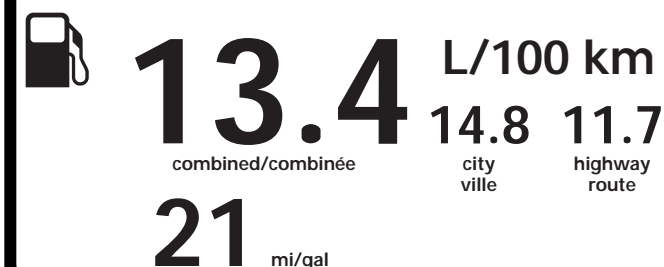

Canada

ENERGUIDE

Gasoline Vehicle
Véhicule à essence

Fuel Consumption / Consommation de carburant

Annual fuel cost
for an annual distance of 20,000 km, and an average fuel price of \$1.09 per litre

\$ 2 921