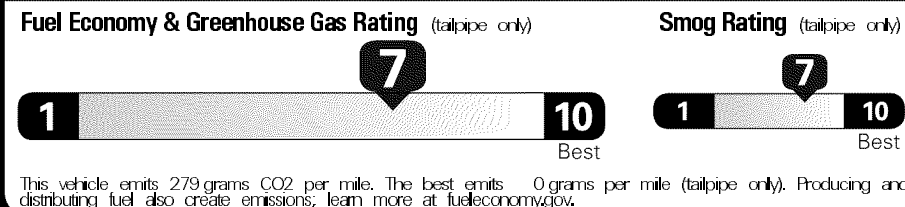

1. **EXTERIOR**
- 18-in Black Machined-Finish Alloy Wheels
  - Bi-LED Combination Headlights w/Auto On/Off Feature
  - LED DRLs w/On/Off Feature
  - Black Front Grille w/Sport Mesh Insert
  - Single Exhaust w/Dual Chrome Tips

1. **INTERIOR**
2. Audio - 7-in Touchscreen, 6 Speakers, HandsFree Bluetooth Phone/Music, USB Media Port, 2 USB Charge-Ports, SiriusXM w/3-Month All Access Trial, Android Auto & Apple CarPlay Compatible
   - 4.2-in TFT Multi-Information Display
   - Sport Fabric SofTex-Trimmed Seats
   - Power Driver Seat w/Lumbar Support
   - Auto Climate Control
   - Remote Keyless Entry System

MANUFACTURER'S SUGGESTED RETAIL PRICE **$26,560.00**

1. **OPTIONAL EQUIPMENT**
2. FE 50 State Emissions
   - H6 RENT A CAR PROGRAM
   - H8 Fleet Credit
   - XX Drop Ship Indicator

- For Full Product Details Please Visit Toyota.com/camry

Created on 2021-06-11 06:26:11 (UTC)

EPA DOT Fuel Economy and Environment

Gasoline Vehicle

Fuel Economy

32 MPG Midsized Cars range from 14 to 142 MPG. The best vehicle rates 141 MPGe.

28 **39**
combined city/hwy city highway

3.1 gallons per 100 miles

You save $1,250
in fuel costs over 5 years compared to the average new vehicle.

Annual fuel cost $1,250

Actual results will vary for many reasons, including driving conditions and how you drive and maintain your vehicle. The average new vehicle gets 27 MPG and costs $7,500 to fuel over 5 years. Cost estimates are based on 15,000 miles per year at $2.70 per gallon. MPGe is miles per gasoline gallon equivalent. Vehicle emissions are a significant cause of climate change and smog.

fuelconomy.gov
Calculate personalized estimates and compare vehicles

DELIVERY, PROCESSING AND HANDLING FEE 995.00

TOTAL $27,555.00

The New Vehicle Limited Warranty provides 3-year/36,000 mile basic coverage, 5-year/60,000 mile powertrain coverage, plus 5-year/unlimited mile corrosion perforation coverage. See Warranty and Maintenance Guide for details. An extended service contract may be available for the vehicle. Ask dealer for details. Manufacturer's suggested retail price includes manufacturer's recommended pre-delivery service. Gasoline, license and title fees, applicable federal, state and local taxes and dealer and distributor installed options and accessories are not included in the manufacturer's suggested retail price.

ToyotaCare, which covers normal factory scheduled maintenance for two years or 25,000 miles, whichever occurs first, is included as part of the sales price of the vehicle for qualifying buyers. See participating dealer for eligibility and coverage details.

Dealer Name / Address: 42095
FRED HAAS TOYOTA WORLD
20400 INTERSTATE 45 NORTH
SPRING TX77373

Delivered by Truck to: 24959
ALAMO RAC
648 MADRID AVE
KANSAS CITY MO64153