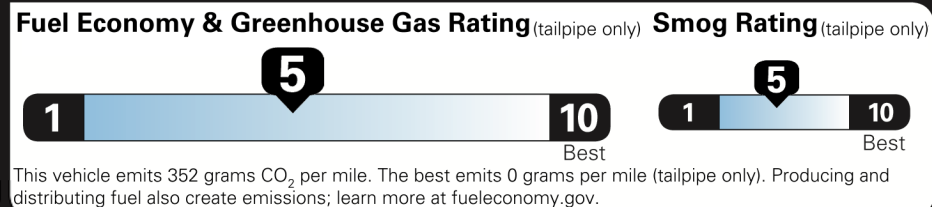

EPA DOT Fuel Economy and Environment

Gasoline Vehicle

Fuel Economy
25 MPG
Midsize Cars range from 14 to 141 MPG. The best vehicle rates 136 MPGe.
22 city 31 highway
4.0 gallons per 100 miles

You spend $500 more in fuel costs over 5 years compared to the average new vehicle.

Annual fuel cost $1,600