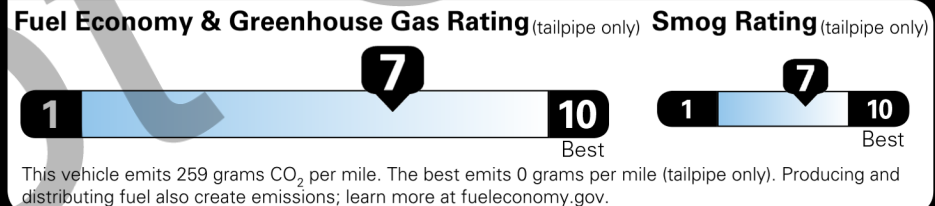

BASE MANUFACTURER'S SUGGESTED RETAIL PRICE **$51,060.00**

OPTIONAL EQUIPMENT

FE	50 STATE EMISSION	425.00
PC	Special Color	
SR	PANO MOON ROOF	1,350.00

SOUTHEAST TOYOTA DISTRIBUTORS, LLC
MANUFACTURER'S SUGGESTED RETAIL PRICE[†] **$ 52,835.00**

DISTRIBUTOR'S OPTIONS

XY900	TOYOGUARD Platinum Includes: 2 Oil and Filter Changes at any Toyota Dealer Four Tire Rotations Roadside and Rental Car Assistance Exterior Paint Sealant and Interior Protector	699.00
PF400	Clear Paint Protection - Full Hood Package Includes coverage on: Full Hood Mirror Backs (if applicable) Rear Hatch Cargo Lamps	569.00
43 MF CY200	Mudguards Phone Cable Charge Package Contents: 1-Apple Lightning to USB-A Cable - 3' 1-Apple Lightning to USB-C Cable - 3' 1-USB-C to USB-A Cable - 3' 1-USB-C to USB-C Cable - 3'	499.00 150.00 73.00
FP600	SET Digital Portfolio Includes: Certified Technician 46 Point Quality Inspection Digital Picture Asset Program	0.00

EPA DOT Fuel Economy and Environment

Gasoline Vehicle

Fuel Economy
34 MPG
Standard SUVs range from 13 to 102 MPG. The best vehicle rates 140 MPGe.
36 city 32 highway
2.9 gallons per 100 miles

You save $1,750
in fuel costs over 5 years compared to the average new vehicle.

Annual fuel COST
$1,600

Actual results will vary for many reasons, including driving conditions and how you drive and maintain your vehicle. The average new vehicle gets 28 MPG and costs $9,750 to fuel over 5 years. Cost estimates are based on 15,000 miles per year at $3.60 per gallon. MPGe is miles per gasoline gallon equivalent. Vehicle emissions are a significant cause of climate change and smog.

fuel economy.gov
Calculate personalized estimates and compare vehicles

MANUFACTURER'S SUGGESTED RETAIL PRICE[†] **$52,835.00**

[†]Manufacturer's suggested retail price excludes delivery processing and handling fees, license and title fees, applicable federal, state and local taxes, and dealer and distributor options and accessories.

--- 36 Month/36,000 Mile Limited Warranty ---
On All Southeast Toyota Distributors, LLC, Options
For Inquires, Call 1-800-301-6859

TOTAL DISTRIBUTOR'S OPTIONS	$ 1,990.00
DELIVERY, PROCESSING AND HANDLING FEE	1,335.00
DESTINATION FUEL SURCHARGE	0.00
TOTAL	$ 56,160.00

DELIVERED BY TRUCK TO: 39052

JIM HUDSON TOYOTA
970 COLUMBIANA DR., PO BOX 2509
IRMO, SC 29063

T014