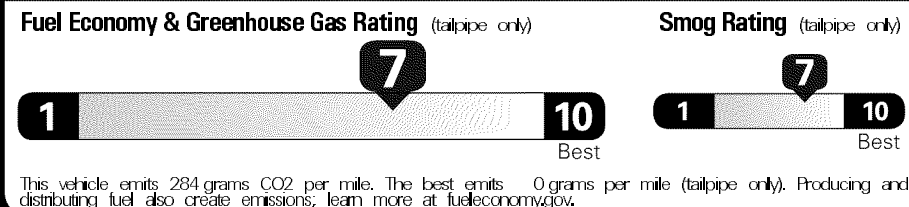

EXTERIOR
- 19" Machined-Finish Alloy Wheels
- LED Headlights w/Integrated LED DRLs w/Auto On/Off Feature
- Dual Exhaust w/Quad Chrome Tips

INTERIOR
- Audio Plus - 8" Touch Screen, 6 Spkrs, HandsFree Bluetooth Phone/Music, USB Media Port, 2 USB Charge-Ports
- SiriusXM w/3-Month All Access Trial
- Android Auto & Apple CarPlay Compatible
- 7" TFT Multi-Information Display
- Leather-Trimmed Heated Front Seats
- Power Driver & Passenger Seat
- Dual-Zone Auto Climate Control
- Smart Key System w/Push Button Start

MANUFACTURER'S SUGGESTED RETAIL PRICE $30,005.00

OPTIONAL EQUIPMENT
FE 50 State Emissions
PR Panoramic Glass Roof & Front Power Tilt/Sliding Moonroof 1,060.00
TX Two-tone Midnight Black Metallic Roof and Rear Spoiler Includes Black Window Trim and Side-View Mirror Caps 500.00
3Z First Aid Kit 30.00
CF Carpet /Trunk Mat Set 259.00

Original - Copy

Created on 2020-06-20 07:04:16 (UTC)

Full Tank of Gas

EPA DOT Fuel Economy and Environment

Gasoline Vehicle

Fuel Economy
31 MPG
Midsize Cars range from 14 to 141 MPG. The best vehicle rates 138 MPGe.
27 38
combined city/hwy city highway
3.2 gallons per 100 miles

You save $1,000
in fuel costs over 5 years compared to the average new vehicle.

Annual fuel Cost
$1,300

Actual results will vary for many reasons, including driving conditions and how you drive and maintain your vehicle. The average new vehicle gets 27 MPG and costs $7,500 to fuel over 5 years. Cost estimates are based on 15,000 miles per year at $2.70 per gallon. MPGe is miles per gasoline gallon equivalent. Vehicle emissions are a significant cause of climate change and smog.

fuelconomy.gov
Calculate personalized estimates and compare vehicles

DELIVERY, PROCESSING AND HANDLING FEE 955.00

TOTAL $32,809.00

The New Vehicle Limited Warranty provides 3-year/36,000 mile basic coverage, 5-year/60,000 mile powertrain coverage, plus 5-year/unlimited mile corrosion perforation coverage. See Warranty and Maintenance Guide for details. An extended service contract may be available for the vehicle. Ask dealer for details. Manufacturer's suggested retail price includes manufacturer's recommended pre-delivery service. Gasoline, license and title fees, applicable federal, state and local taxes and dealer and distributor installed options and accessories are not included in the manufacturer's suggested retail price.

ToyotaCare, which covers normal factory scheduled maintenance for two years or 25,000 miles, whichever occurs first, is included as part of the sales price of the vehicle for qualifying buyers. See participating dealer for eligibility and coverage details.

Delivered by Truck to: 02042
AUTONATION TOYOTA TEMPE
7970 S AUTOPLEX LOOP
TEMPE AZ85284