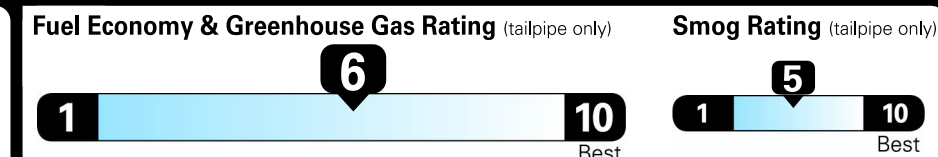

This vehicle emits 361 grams of CO₂ per mile. The best emits 0 grams per mile (tailpipe only). Producing and distributing fuel also create emissions; learn more at fuel economy.gov.

Actual results will vary for many reasons, including driving conditions and how you drive and maintain your vehicle. The average new vehicle gets 24 MPG and costs $11,000 to fuel over 5 years. Cost estimates are based on 15,000 miles per year at $3.80 per gallon. This is a dual fueled automobile. MPGe is miles per gasoline gallon equivalent. Vehicle emissions are a significant cause of climate change and smog.

fuel economy.gov

Calculate personalized estimates and compare vehicles

Smartphone QR Code™

PARTS CONTENT INFORMATION

FOR VEHICLES IN THIS CARLINE:	FOR THIS VEHICLE:
U.S./CANADIAN PARTS CONTENT: 1%	FINAL ASSEMBLY POINT: INGOLSTADT, GERMANY
MAJOR SOURCES OF FOREIGN PARTS CONTENT: GERMANY: 67%	COUNTRY OF ORIGIN: ENGINE: HUNGARY
HUNGARY: 15%	TRANSMISSION: GERMANY

NOTE: PARTS CONTENT DOES NOT INCLUDE FINAL ASSEMBLY, DISTRIBUTION OR OTHER NON-PARTS COSTS.

Disclaimer: The Monroney describes the vehicle features when the vehicle was first sold/leased to the customer and that as of the present day the actual features on the vehicle might differ from the ones listed on the Monroney label. The Monroney label is for view only purposes and must not be used to paste on the vehicle as a Monroney sticker for resale.