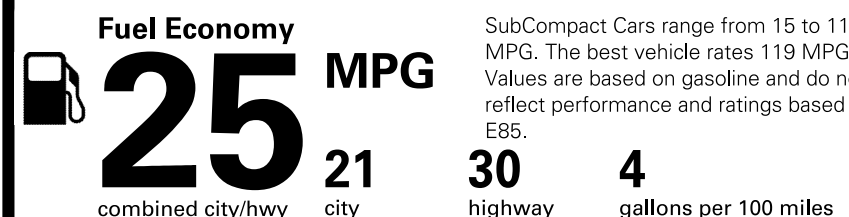

STANDARD EQUIPMENT (unless replaced by options)

TECHNICAL

- 2.0L TFSI® 220 hp / 258 lb-ft I4 engine
- quattro® permanent all-wheel-drive
- 8-speed Tiptronic® transmission
- 18" 10-spoke-design wheels, 245/40 all-season tires
- ESC (Electronic Stability Control)
- Electromechanical speed-sensitive power steering
- TPMS (tire pressure monitoring system)
- Temporary, compact spare tire

Destination Charge **\$925.00**

Total Price: \$42,625.00

Fuel, license, title fees, taxes and dealer-installed accessories are not included.

This vehicle is equipped with bumpers that can withstand an impact of 2.5 miles per hour with no damage to the vehicle's body and safety systems, although the bumper and related components may sustain damage. The bumper system on this vehicle conforms to the current Federal bumper standard of 2.5 miles per hour.

Source: National Highway Traffic Safety Administration (NHTSA).

www.safercar.gov or 1-888-327-4236

EPA DOT Fuel Economy and Environment

E85 Flexible-Fuel Vehicle Gasoline-Ethanol (E85)

SubCompact Cars range from 15 to 119 MPG. The best vehicle rates 119 MPGe. Values are based on gasoline and do not reflect performance and ratings based on E85.

Actual results will vary for many reasons, including driving conditions and how you drive and maintain your vehicle. The average new vehicle gets 24 MPG and costs \$11,000 to fuel over 5 years. Cost estimates are based on 15,000 miles per year at \$3.80 per gallon. This is a dual fueled automobile. MPGe is miles per gasoline gallon equivalent. Vehicle emissions are a significant cause of climate change and smog.