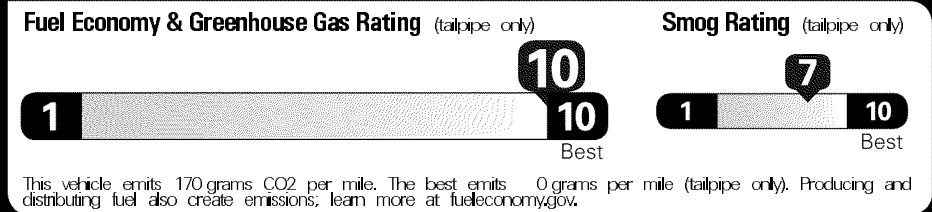

MANUFACTURER'S SUGGESTED RETAIL PRICE $24,685.00

OPTIONAL EQUIPMENT

1. BB Safety Plus Package: 1,000.00
   Blind Spot Monitor (BSM) w/Rear Cross-Traffic Alert (RCTA), Intelligent Clearance Sonar (ICS) w/Intelligent Park Assist (IPA)
2. BC Safety Plus Package-Complimentary Discount =1,000.00
3. FE 50 State Emissions
4. H1 Commercial Program Incentive
5. H8 Fleet Credit
6. 3Y. Rear Bumper Protector 110.00

Not Original - Copy

Created on 2018-01-31 06:50:10 (UTC)

EPA DOT Fuel Economy and Environment

Gasoline Vehicle

Fuel Economy

52 MPG Midsized Cars range from 14 to 136 MPG. The best vehicle rates 136 MPGe.

54 city **50** highway

1.9 gallons per 100 miles

You save $3,250
in fuel costs over 5 years compared to the average new vehicle.

Annual fuel cost $700

Actual results will vary for many reasons, including driving conditions and how you drive and maintain your vehicle. The average new vehicle gets 27 MPG and costs $6,750 to fuel over 5 years. Cost estimates are based on 15,000 miles per year at $2.40 per gallon. MPGe is miles per gasoline gallon equivalent. Vehicle emissions are a significant cause of climate change and smog.

fuelconomy.gov
Calculate personalized estimates and compare vehicles

DELIVERY, PROCESSING AND HANDLING FEE 895.00

TOTAL $25,690.00

The New Vehicle Limited Warranty provides 8-year/100,000 mile coverage for traction battery/specific hybrid components, 3-year/36,000 mile basic coverage, 5-year/60,000 mile powertrain coverage, plus 5-year/unlimited mile corrosion perforation coverage. Some components may have longer coverage under California emissions warranty (applicable in CA, CT, ME, MD, MA, NJ, NM, NY, OR, PA, RI, VT, WA, and the District of Columbia). See Warranty and Maintenance Guide for details. An extended service contract may be available for the vehicle. Ask dealer for details. Manufacturer's suggested retail includes manufacturer's recommended pre-delivery service. Gasoline, license and title fees, applicable federal, state and local taxes and dealer and distributor installed options and accessories are not included in the manufacturer's suggested retail price. ToyotaCare, which covers normal factory scheduled maintenance for two years or 25,000 miles, whichever occurs first, is included as part of the sales price of the vehicle for qualifying buyers. See participating dealer for eligibility and coverage details.

Dealer Name / Address: 01007
BILL PENNEY TOYOTA
4808 UNIVERSITY DR., N.W.
HUNTSVILLE AL35816

Delivered by Truck to: 04346
PIERCEY TOYOTA
950 THOMPSON STREET
MILPITAS CA95035