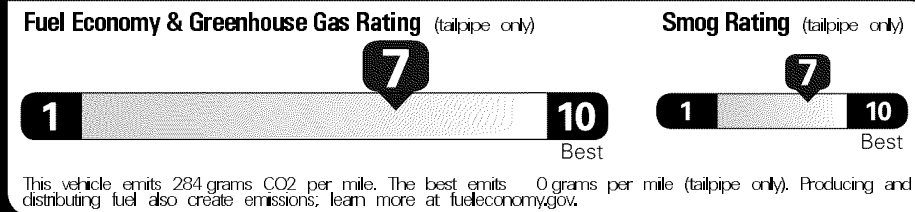

EXTERIOR
- 19" Machined-Finish Alloy Wheels
- LED Headlights w/Integrated LED DRLs w/Auto On/Off Feature
- Dual Exhaust w/Quad Chrome Tips

INTERIOR
- Audio Plus - 8" Touch Screen, 6 Spkrs, HandsFree Bluetooth Phone/Music, USB Media Port, 2 USB Charge-Ports
SiriusXM w/3-Month All Access Trial
Android Auto & Apple CarPlay Compatible
- 7" TFT Multi-Information Display
- Leather-Trimmed Heated Front Seats
- Power Driver & Passenger Seat
- Dual-Zone Auto Climate Control
- Smart Key System w/Push Button Start

MANUFACTURER'S SUGGESTED RETAIL PRICE $30,005.00

OPTIONAL EQUIPMENT
FE 50 State Emissions
TX Two-tone Midnight Black Metallic Roof and Rear Spoiler Includes Black Window Trim and Side-View Mirror Caps 500.00
CF. Carpet /Trunk Mat Set 259.00
DK. PREFERRED OWNER'S PORTFOLIO
EF. Rear Bumper Applique 69.00
G4. Illuminated Door Sill Enhancements 299.00
GE. Hide Away Cargo Net 49.00

Original - Copy

Created on 2020-03-19 06:40:09 (UTC)

Full Tank of Gas

EPA DOT Fuel Economy and Environment

Gasoline Vehicle

Fuel Economy
31 MPG
Midsize Cars range from 14 to 141 MPG. The best vehicle rates 136 MPGe.
27 38
combined city/hwy city highway
3.2 gallons per 100 miles

You save $1,000
in fuel costs over 5 years compared to the average new vehicle.

Annual fuel Cost
$1,300

Actual results will vary for many reasons, including driving conditions and how you drive and maintain your vehicle. The average new vehicle gets 27 MPG and costs $7,500 to fuel over 5 years. Cost estimates are based on 15,000 miles per year at $2.70 per gallon. MPGe is miles per gasoline gallon equivalent. Vehicle emissions are a significant cause of climate change and smog.

fueleconomy.gov
Calculate personalized estimates and compare vehicles

DELIVERY, PROCESSING AND HANDLING FEE 955.00

TOTAL $32,136.00

The New Vehicle Limited Warranty provides 3-year/36,000 mile basic coverage, 5-year/60,000 mile powertrain coverage, plus 5-year/unlimited mile corrosion perforation coverage. See Warranty and Maintenance Guide for details. An extended service contract may be available for the vehicle. Ask dealer for details. Manufacturer's suggested retail price includes manufacturer's recommended pre-delivery service. Gasoline, license and title fees, applicable federal, state and local taxes and dealer and distributor installed options and accessories are not included in the manufacturer's suggested retail price.

ToyotaCare, which covers normal factory scheduled maintenance for two years or 25,000 miles, whichever occurs first, is included as part of the sales price of the vehicle for qualifying buyers. See participating dealer for eligibility and coverage details.

Delivered by Truck to: 04347
FRONTIER TOYOTA
23621 CREEKSIDE ROAD
VALENCIA CA91355