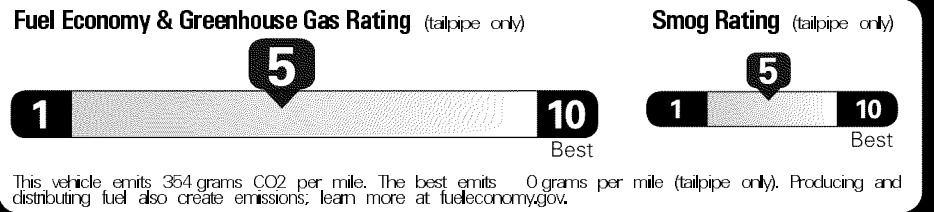

1. **EXTERIOR**
2. 19" TRD Matte-Black Alloy Wheels
   - TRD Cat-Back Dual Exhaust w/Polished Stainless Steel Tips
   - Red Painted Brake Calipers
   - TRD Gloss-Black Rear Spoiler,
   - Aero Kit w/Red Pin-Striping
   - Red TRD Badge

1. **INTERIOR**
2. Audio - 7" Touch Screen, 6 Speakers, HandsFree Bluetooth Phone/Music, USB Media Port, 2 USB Charge-Ports
   - SiriusXM w/3-Month All Access Trial
   - Android Auto & Apple CarPlay Compatible
   - 4.2" TFT Multi-Information Display w/TRD Startup Animation
   - Sport Fabric SofTex-Trimmed Seats w/Red Seat Belts, Stitching, Fabric Inserts
   - Power Driver Seat w/Lumbar Support
   - TRD Logo Headrest, Flr Mats, Shift Knob
   - Smart Key System w/Push Button Start
   - ***Full Tank of Gas***

MANUFACTURER'S SUGGESTED RETAIL PRICE **$31,170.00**

1. **OPTIONAL EQUIPMENT**
2. FE 50 State Emissions
   - TX Two-tone Midnight Black Metallic Roof and Rear Spoiler Includes Black Window Trim and Side-View Mirror Caps 500.00
   - 2T All Weather Floor Liners/Cargo Tray 259.00
   - DK. PREFERRED OWNER'S PORTFOLIO

Original - Copy
Created on 2020-03-19 06:40:09 (UTC)

EPA DOT Fuel Economy and Environment

Gasoline Vehicle

Fuel Economy
25 MPG
Midsize Cars range from 14 to 141 MPG. The best vehicle rates 138 MPG.
22 31
combined city/hwy city highway
4.0 gallons per 100 miles

You spend $ 500
more in fuel costs over 5 years compared to the average new vehicle.

Annual fuel Cost
$ 1,600

Actual results will vary for many reasons, including driving conditions and how you drive and maintain your vehicle. The average new vehicle gets 27 MPG and costs $7,500 to fuel over 5 years. Cost estimates are based on 15,000 miles per year at $2.70 per gallon. MPGe is miles per gasoline gallon equivalent. Vehicle emissions are a significant cause of climate change and smog.

fuelconomy.gov
Calculate personalized estimates and compare vehicles

DELIVERY, PROCESSING AND HANDLING FEE 955.00

TOTAL $32,884.00

The New Vehicle Limited Warranty provides 3-year/36,000 mile basic coverage, 5-year/60,000 mile powertrain coverage, plus 5-year/unlimited mile corrosion perforation coverage. See Warranty and Maintenance Guide for details. An extended service contract may be available for the vehicle. Ask dealer for details. Manufacturer's suggested retail price includes manufacturer's recommended pre-delivery service. Gasoline, license and title fees, applicable federal, state and local taxes and dealer and distributor installed options and accessories are not included in the manufacturer's suggested retail price.

ToyotaCare, which covers normal factory scheduled maintenance for two years or 25,000 miles, whichever occurs first, is included as part of the sales price of the vehicle for qualifying buyers. See participating dealer for eligibility and coverage details.

Delivered by Truck to: 04739
TOYOTA OF DOWNTOWN LA
1901 S FIGUEROA ST
LOS ANGELES CA90007