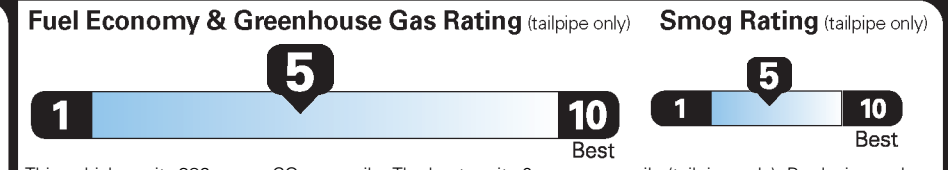

EPA DOT Fuel Economy and Environment

Gasoline Vehicle

Fuel Economy

23 MPG
combined city/hwy

20 city 28 highway

4.3 gallons per 100 miles

Midsized Cars range from 14 to 136 MPG. The best vehicle rates 136 MPGe.

You spend \$1,000 more in fuel costs over 5 years compared to the average new vehicle.

Annual fuel cost \$1,550

This vehicle emits 386 grams CO₂ per mile. The best emits 0 grams per mile (tailpipe only). Producing and distributing fuel also create emissions; learn more at fueleconomy.gov.